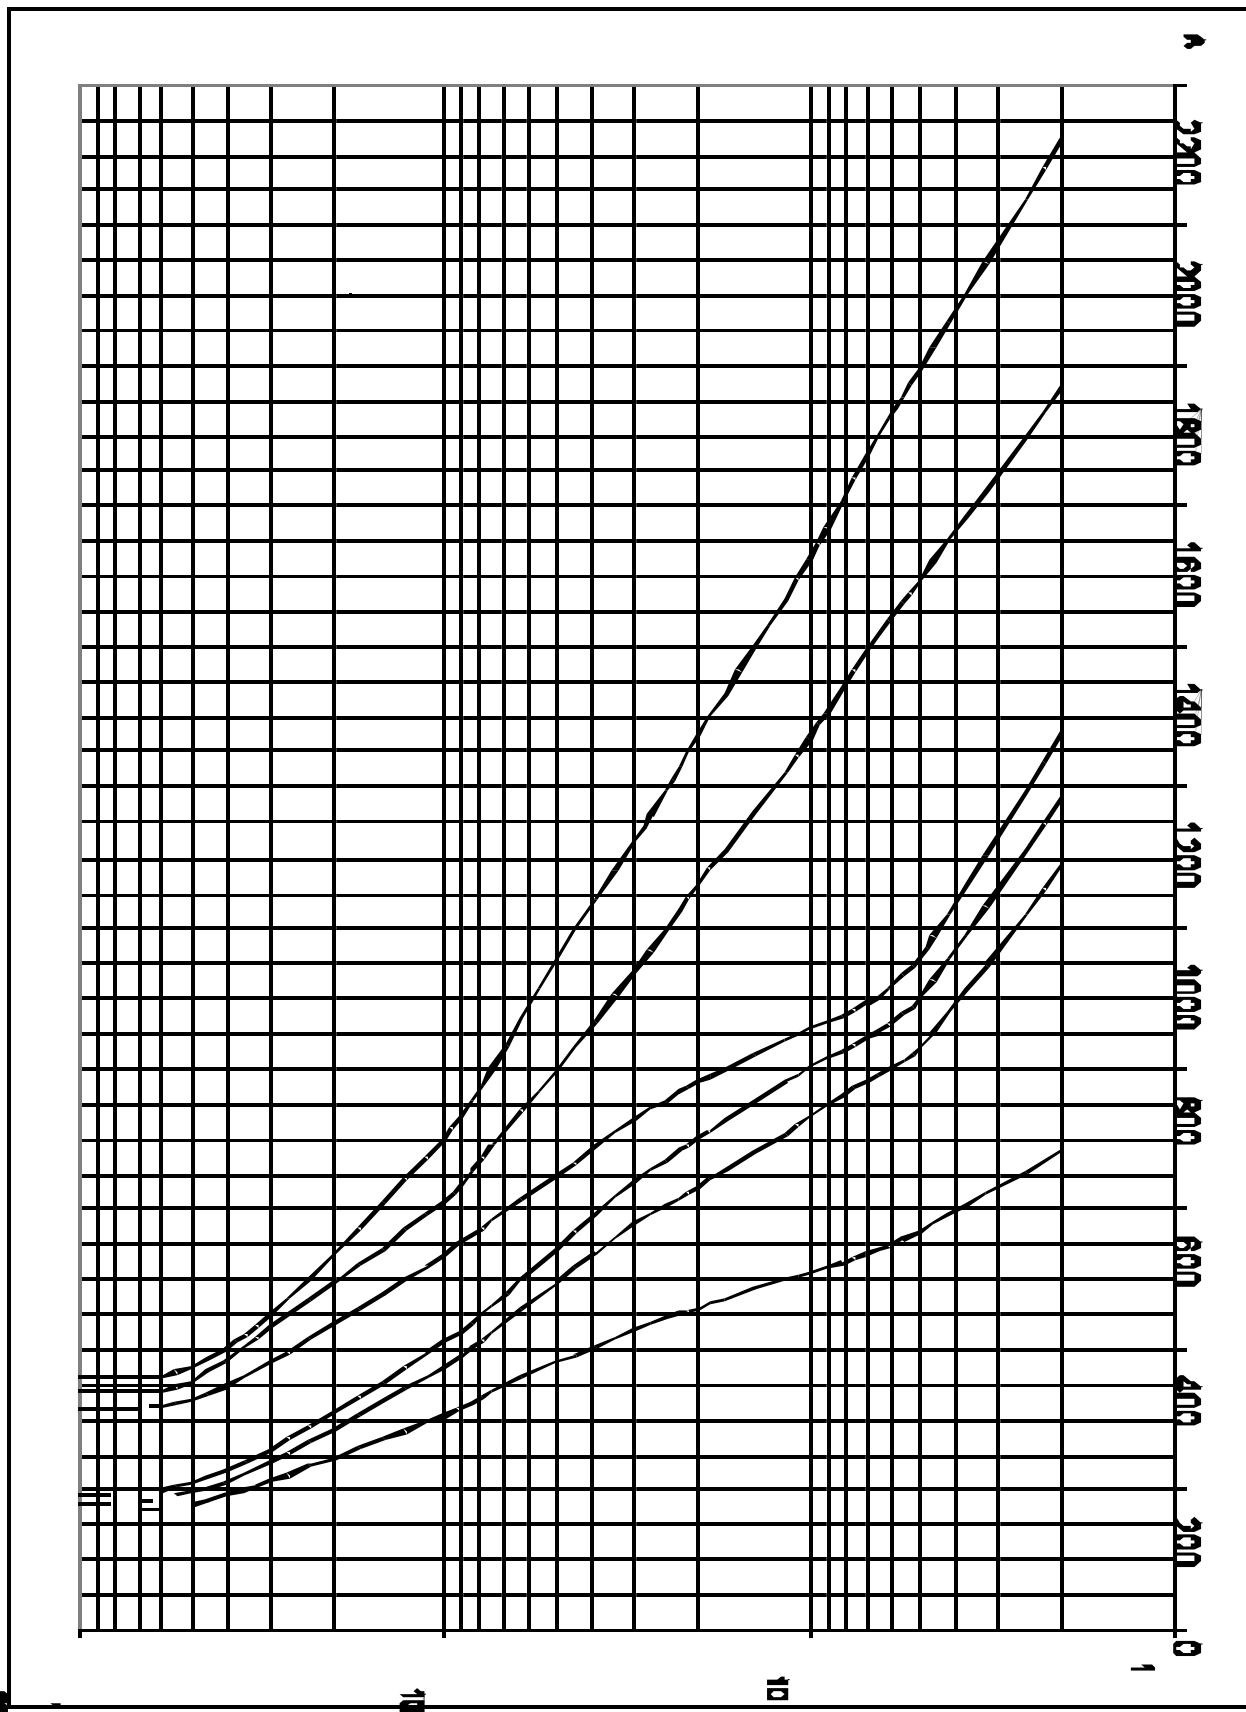

Starting capacity PSS85 – 300