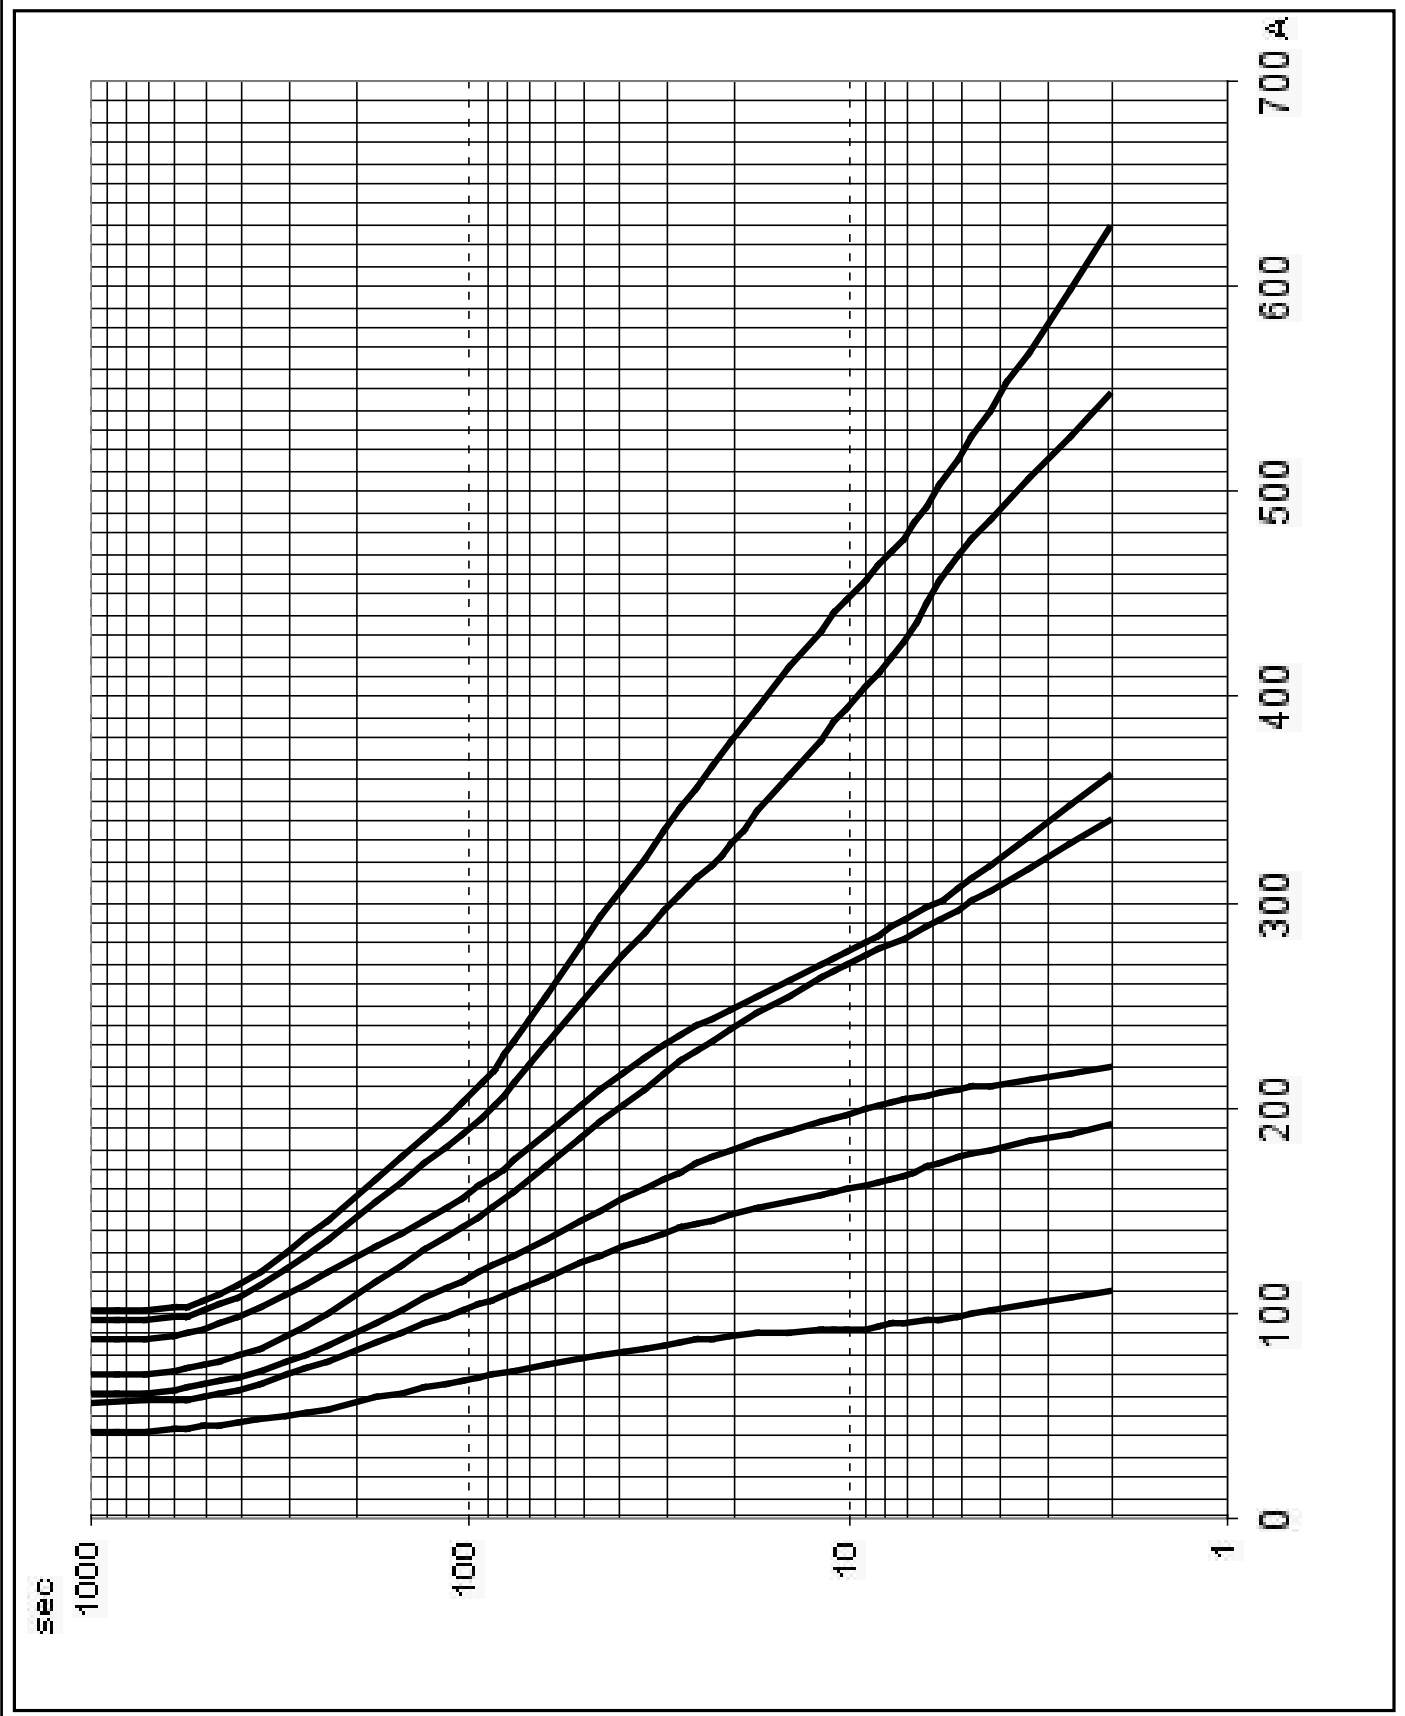

Starting capacity

PSS18 – 72