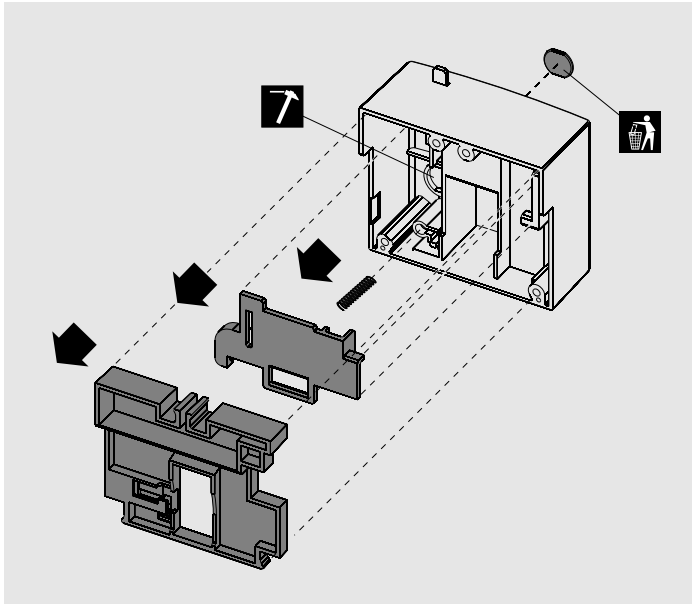

G

FLD

H

FLD

I

FLD

For more information please contact:

ABB S.p.A.
ABB SACE Division
Via Baioni, 35
24123 Bergamo - Italy
Phone: +39 035 395 111
Fax: +39 035 395 306 - 433
www.abb.com