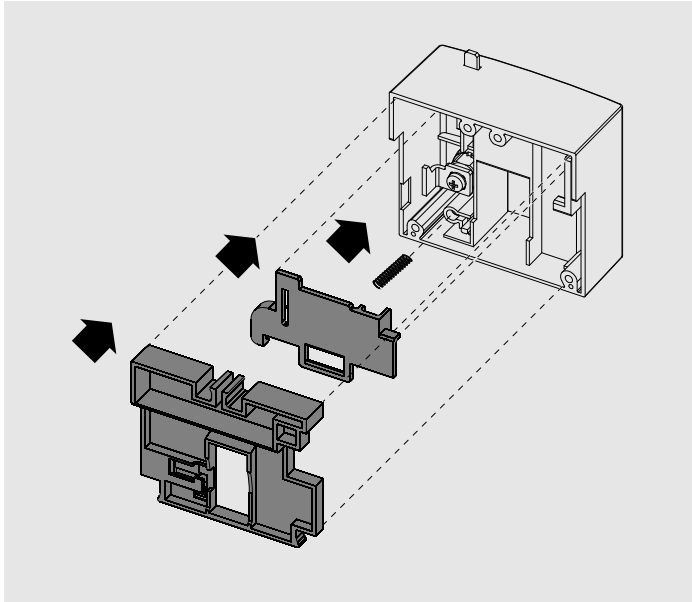

G

FLD

H

FLD

I

FLD

For more information please contact:

ABB S.p.A.
ABB SACE Division
Via Baioni, 35
24123 Bergamo - Italy
Phone: +39 035 395 111
Fax: +39 035 395 306 - 433
www.abb.com