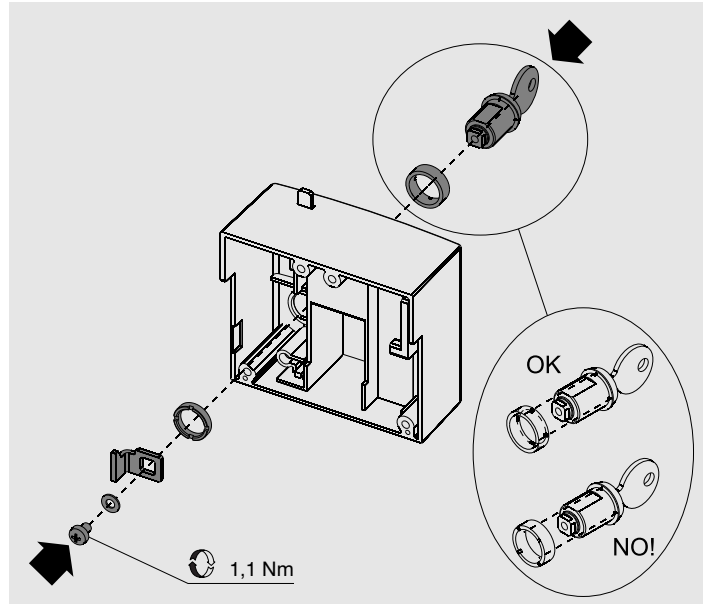

G

FLD

H

FLD

I

FLD

For more information please contact:

ABB S.p.A.
ABB SACE Division
Via Baioni, 35
24123 Bergamo - Italy
Phone: +39 035 395 111
Fax: +39 035 395 306 - 433
www.abb.com