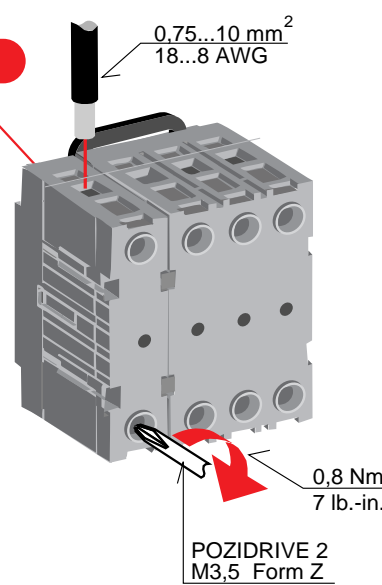

OTPS 32EP OTPE 32EP OTPN 32EP OTPL 32EP OTPD 32EP

OT16E3, OT25E3, OT32E3

UL not completed
CSA not completed
OTPL 32EP
OTPD 32EP

CSA LR 58077
Certified for use with
OT16E3, OT25E3, OT32E3

UL IND.CONT.
EQ 3E73
General Use Ratings
600 VAC 40 A
Listed for use with
OT16E3, OT25E3, OT32E3

OTPS 32ED OTPE 32ED OTPN 32ED OTPL 32ED

OT16ET3, OT25ET3, OT32ET3

UL not completed
CSA not completed
OTPL 32ED

CSA LR 58077
Certified for use with
OT16ET3, OT25ET3, OT32ET3

UL IND.CONT. EQ 3E73
General Use Ratings
600 VAC 40 A
Listed for use with
OT16ET3, OT25ET3, OT32ET3