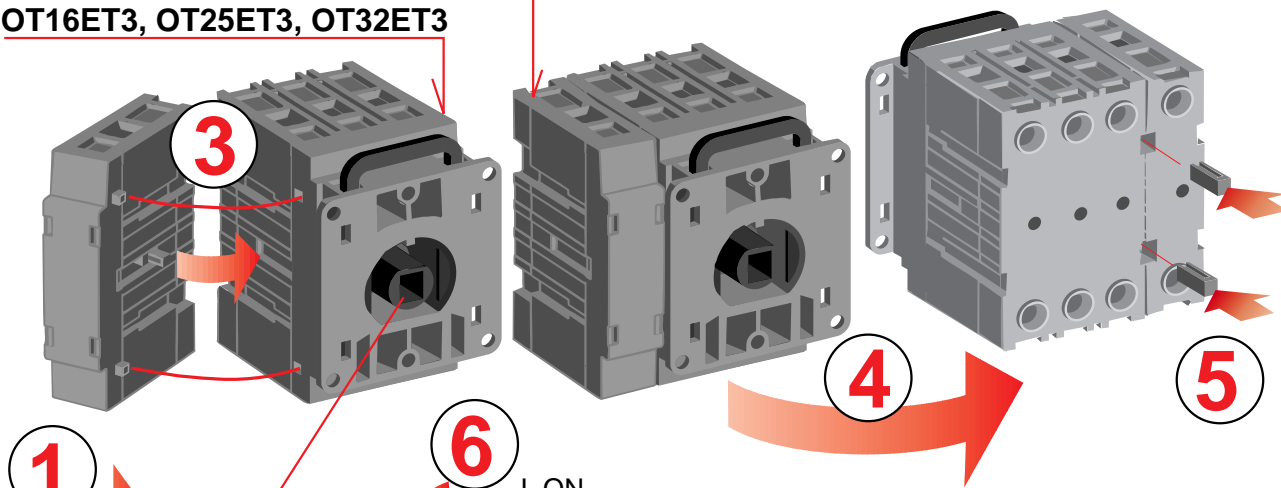

OTPS 32EP OTPE 32EP OTPN 32EP OTPL 32EP OTPD 32EP

OT16E3, OT25E3, OT32E3

UL not completed
CSA not completed
OTPL 32EP
OTPD 32EP

CSA LR 58077
Certified for use with
OT16E3, OT25E3, OT32E3

UL IND.CONT.
EQ 3E73
General Use Ratings
600 VAC 40 A
Listed for use with
OT16E3, OT25E3, OT32E3

OTPS 32ED OTPE 32ED OTPN 32ED OTPL 32ED

OT16ET3, OT25ET3, OT32ET3

UL not completed
CSA not completed
OTPL 32ED

CSA LR 58077
Certified for use with
OT16ET3, OT25ET3, OT32ET3

UL IND.CONT. EQ 3E73
General Use Ratings
600 VAC 40 A
Listed for use with
OT16ET3, OT25ET3, OT32ET3