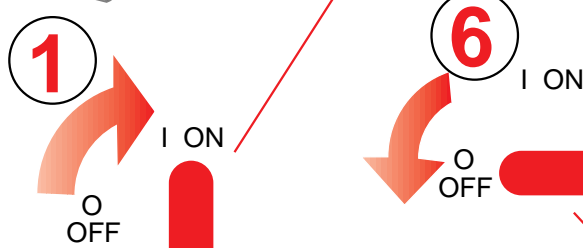

OT16ET3, OT25ET3, OT32ET3

UL not completed
CSA not completed
OTPL 32ED

CSA LR 58077
Certified for use with
OT16ET3, OT25ET3, OT32ET3

UL IND.CONT. EQ 3E73
General Use Ratings
600 VAC 40 A
Listed for use with
OT16ET3, OT25ET3, OT32ET3