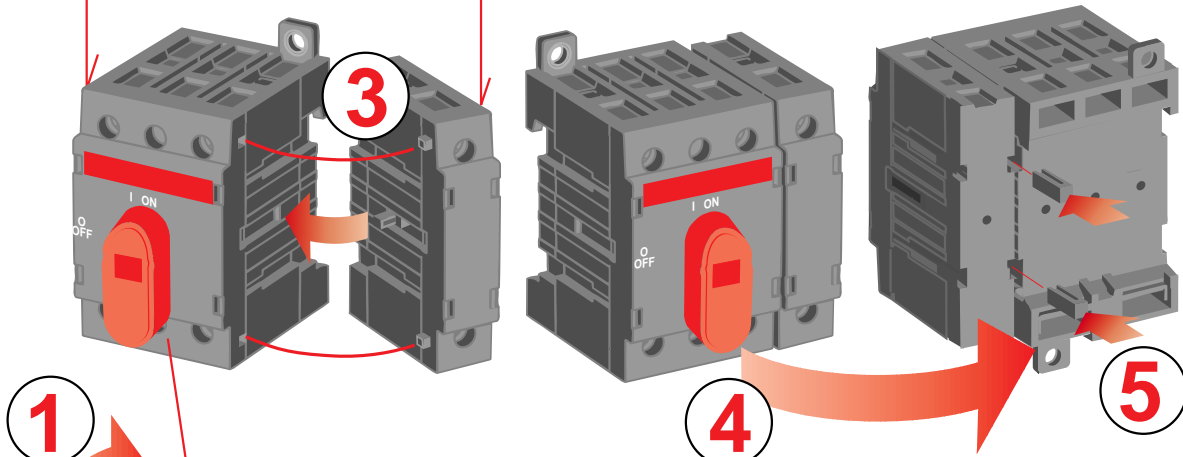

OTPS 32EP OTPE 32EP OTPN 32EP OTPL 32EP OTPD 32EP

OT16E3, OT25E3, OT32E3

UL not completed
CSA not completed
OTPL 32EP
OTPD 32EP

CSA LR 58077
Certified for use with
OT16E3, OT25E3, OT32E3

UL IND.CONT.
EQ 3E73
General Use Ratings
600 VAC 40 A
Listed for use with
OT16E3, OT25E3, OT32E3

OTPS 32ED OTPE 32ED OTPN 32ED OTPL 32ED

OT16ET3, OT25ET3, OT32ET3

UL not completed
CSA not completed
OTPL 32ED

CSA LR 58077
Certified for use with
OT16ET3, OT25ET3, OT32ET3

UL IND.CONT. EQ 3E73
General Use Ratings
600 VAC 40 A
Listed for use with
OT16ET3, OT25ET3, OT32ET3