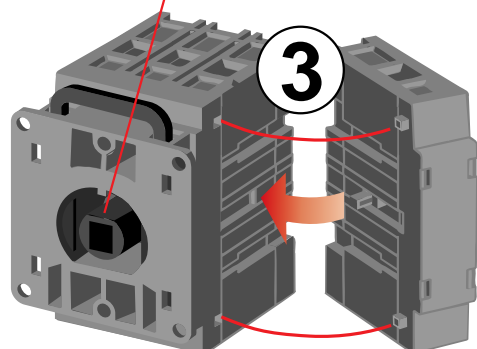

OTPS 32EP OTPE 32EP OTPN 32EP OTPL 32EP OTPD 32EP

OT16E3, OT25E3, OT32E3

UL not completed
CSA not completed
OTPL 32EP
OTPD 32EP

CSA LR 58077
Certified for use with
OT16E3, OT25E3, OT32E3

UL IND.CONT.
EQ 3E73
General Use Ratings
600 VAC 40 A
Listed for use with
OT16E3, OT25E3, OT32E3

OTPS 32ED OTPE 32ED OTPN 32ED OTPL 32ED

OT16ET3, OT25ET3, OT32ET3

UL not completed
CSA not completed
OTPL 32ED

CSA LR 58077
Certified for use with
OT16ET3, OT25ET3, OT32ET3

UL IND.CONT. EQ 3E73
General Use Ratings
600 VAC 40 A
Listed for use with
OT16ET3, OT25ET3, OT32ET3