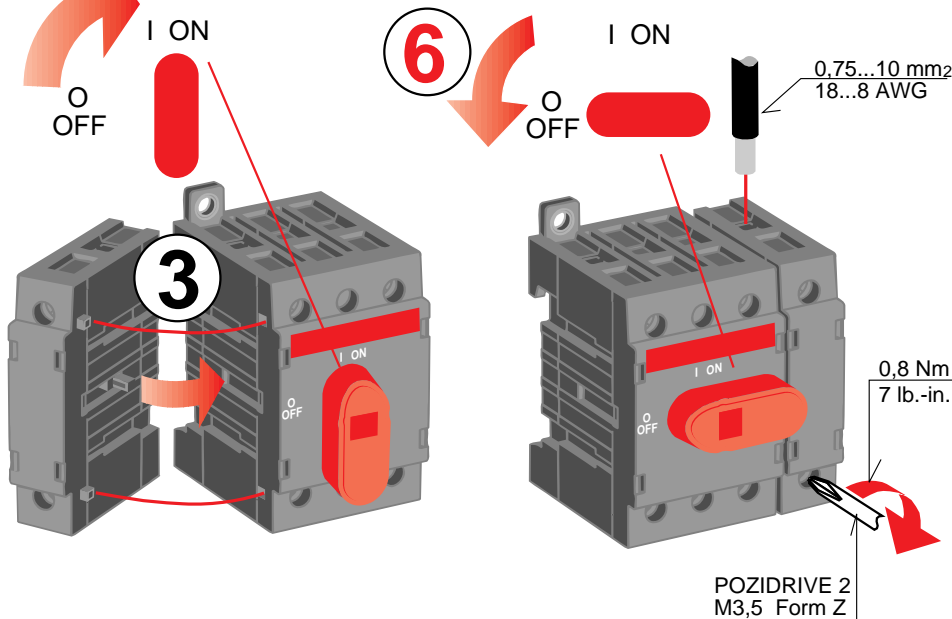

OTPS 32EP OTPE 32EP OTPN 32EP OTPL 32EP OTPD 32EP

OT16E3, OT25E3, OT32E3

UL not completed
CSA not completed
OTPL 32EP
OTPD 32EP

CSA LR 58077
Certified for use with
OT16E3, OT25E3, OT32E3

UL IND.CONT.
EQ 3E73
General Use Ratings
600 VAC 40 A
Listed for use with
OT16E3, OT25E3, OT32E3

OTPS 32ED OTPE 32ED OTPN 32ED OTPL 32ED

OT16ET3, OT25ET3, OT32ET3

UL not completed
CSA not completed
OTPL 32ED

CSA LR 58077
Certified for use with
OT16ET3, OT25ET3, OT32ET3

UL IND.CONT. EQ 3E73
General Use Ratings
600 VAC 40 A
Listed for use with
OT16ET3, OT25ET3, OT32ET3