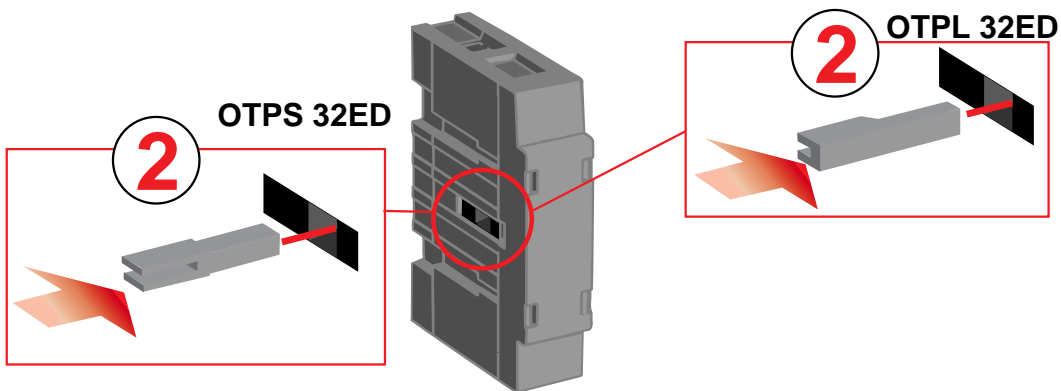

OTPS 32EP OTPE 32EP OTPN 32EP OTPL 32EP OTPD 32EP

OT16E3, OT25E3, OT32E3

UL not completed
CSA not completed
OTPL 32EP
OTPD 32EP

CSA LR 58077
Certified for use with
OT16E3, OT25E3, OT32E3

UL IND.CONT.
EQ 3E73
General Use Ratings
600 VAC 40 A
Listed for use with
OT16E3, OT25E3, OT32E3

OTPS 32ED OTPE 32ED OTPN 32ED OTPL 32ED

OT16ET3, OT25ET3, OT32ET3

UL not completed
CSA not completed
OTPL 32ED

CSA LR 58077
Certified for use with
OT16ET3, OT25ET3, OT32ET3

UL IND.CONT. EQ 3E73
General Use Ratings
600 VAC 40 A
Listed for use with
OT16ET3, OT25ET3, OT32ET3