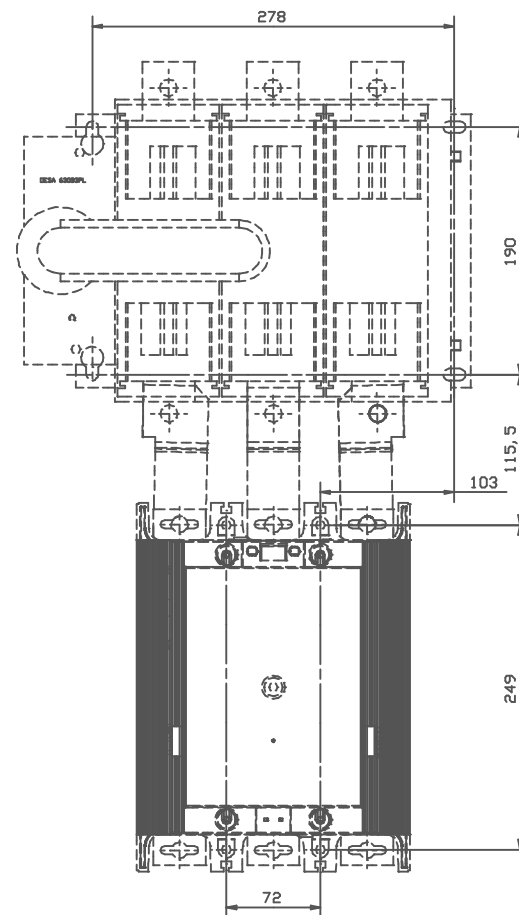

Drilling plane / Borrplan
AF580/DESA630