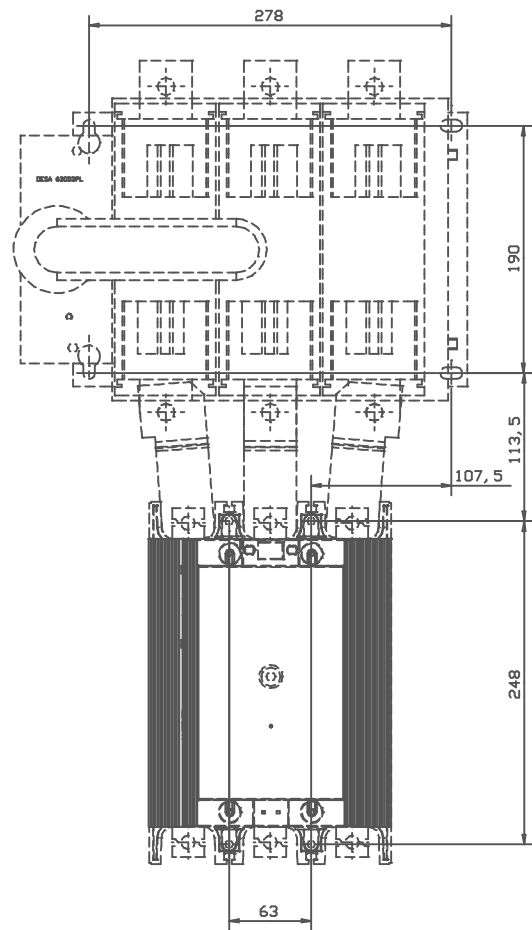

BEF 750/DESA800

Drilling plane / Borrplan
AF460/DESA630