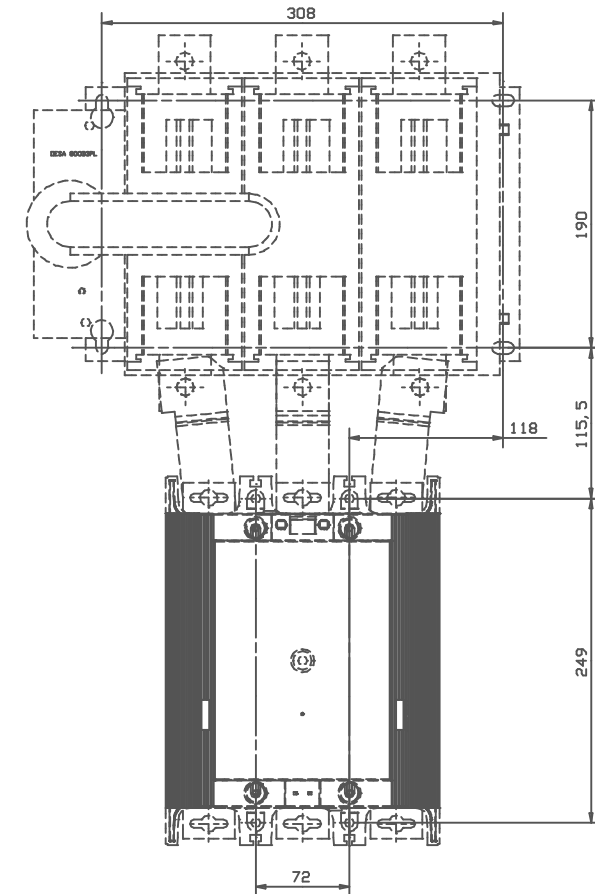

Drilling Plane / Borrplan
AF750/DESA800

Prepared K Linnarud	Responsible department SECRL/UK	Title DIMENSION DRAWING	
Approved K Herold	Take over department	MÄTTSKISS	
Revision	Scale	Document No. 5354 0919-66	Lang 82 Cont. - Sheet 2
ABB ABB Control		ISSUED 01-10-19	

Rev no	Revision	Appr	Year	Week