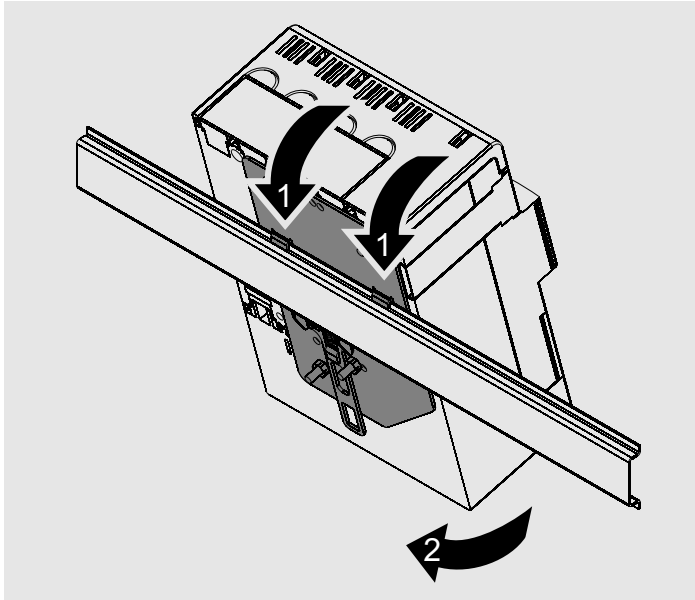

G

XT3 IV ONLY

H

XT1-XT3

I

XT1-XT3

L

XT1-XT3

For more information please contact:

ABB S.p.A.
ABB SACE Division
Via Baioni, 35
24123 Bergamo - Italy
Phone: +39 035 395 111
Fax: +39 035 395 306 - 433
www.abb.com

Power and productivity
for a better world™