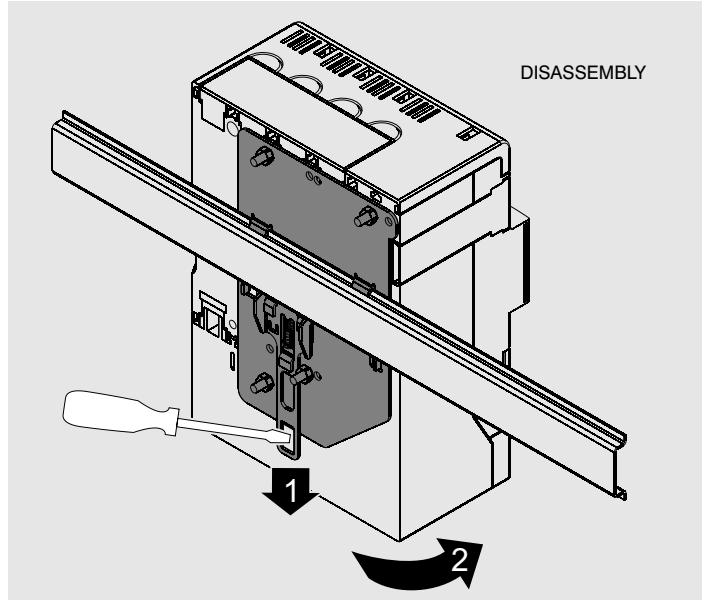

G

XT3 IV ONLY

H

XT1-XT3

I

XT1-XT3

L

XT1-XT3

For more information please contact:

ABB S.p.A.
ABB SACE Division
Via Baioni, 35
24123 Bergamo - Italy
Phone: +39 035 395 111
Fax: +39 035 395 306 - 433
www.abb.com

Power and productivity
for a better world™