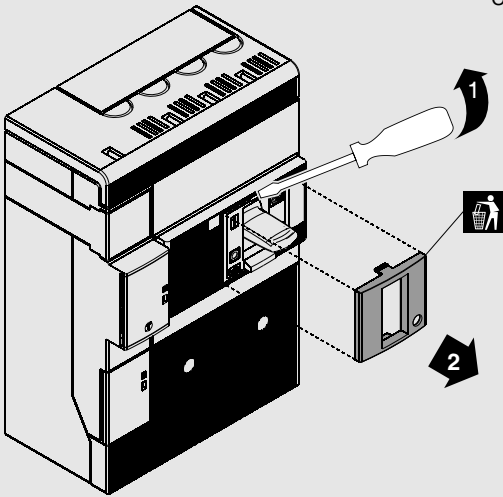

A

EXAMPLE WITH XT1IV

OPTIONAL