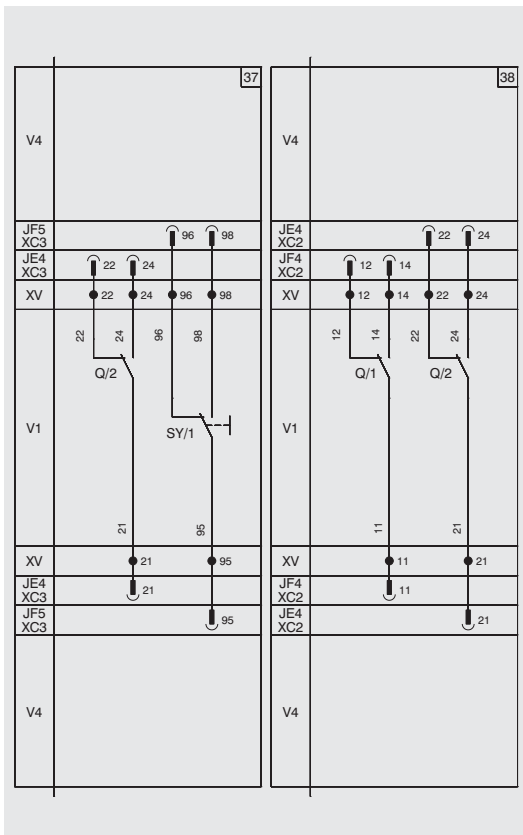

For more information please contact:

ABB S.p.A.
ABB SACE Division
Via Baioni, 35
24123 Bergamo - Italy
Phone: +39 035 395 111
Fax: +39 035 395 306 - 433
www.abb.com