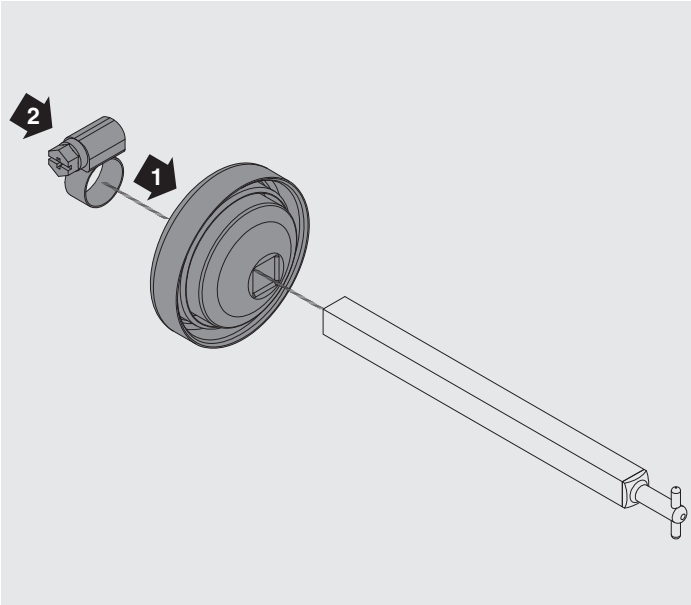

B

C

For more information please contact:

ABB S.p.A.
ABB SACE Division
Via Baioni, 35
24123 Bergamo - Italy
Phone: +39 035 395 111
Fax: +39 035 395 306 - 433
www.abb.com