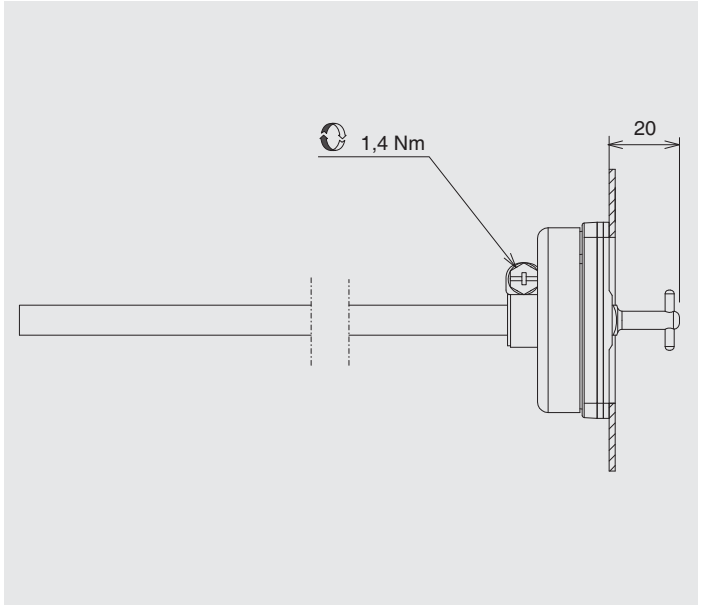

For more information please contact:

ABB S.p.A.
ABB SACE Division
Via Baioni, 35
24123 Bergamo - Italy
Phone: +39 035 395 111
Fax: +39 035 395 306 - 433
www.abb.com