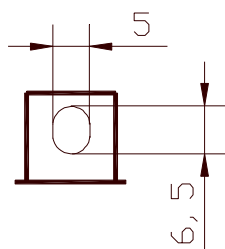

Current transformer

Manufacture: Garre
Type: V1 and V3

ABB type designation:

PS CT-40 to PS CT-60

PS CT-75 to PS CT-400