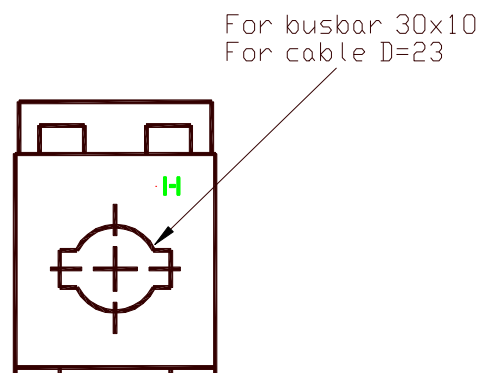

Current transformer

Manufacture: Garre
Type: V1 and V3

ABB type designation:

PS CT-40 to PS CT-60

PS CT-75 to PS CT-400