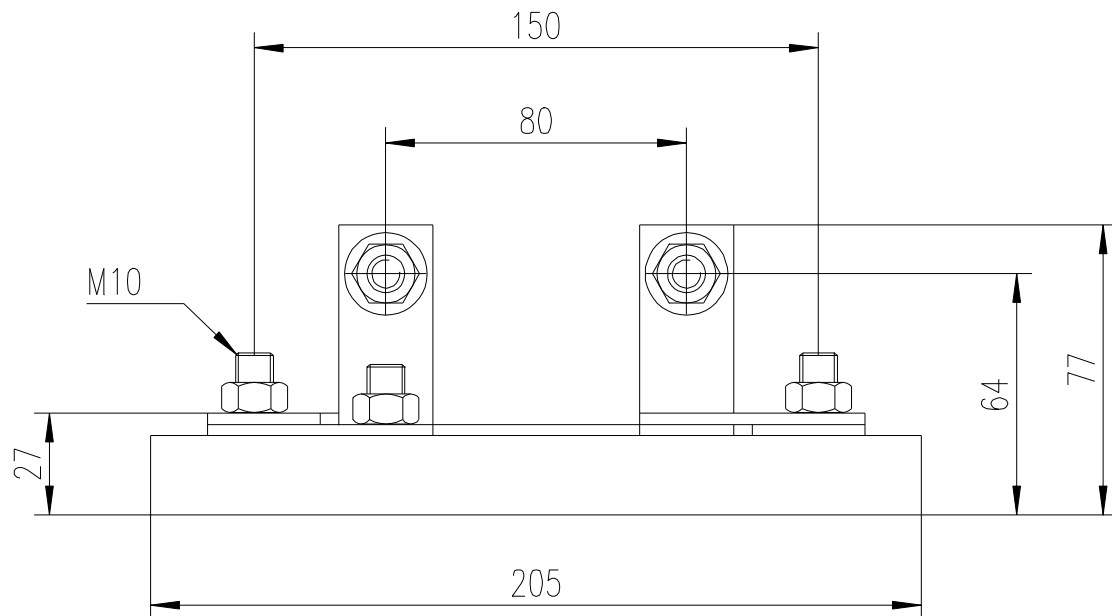

Fuse holder for Size 1* to 3

Manufacture: Bussmann

Type: 170H 3004