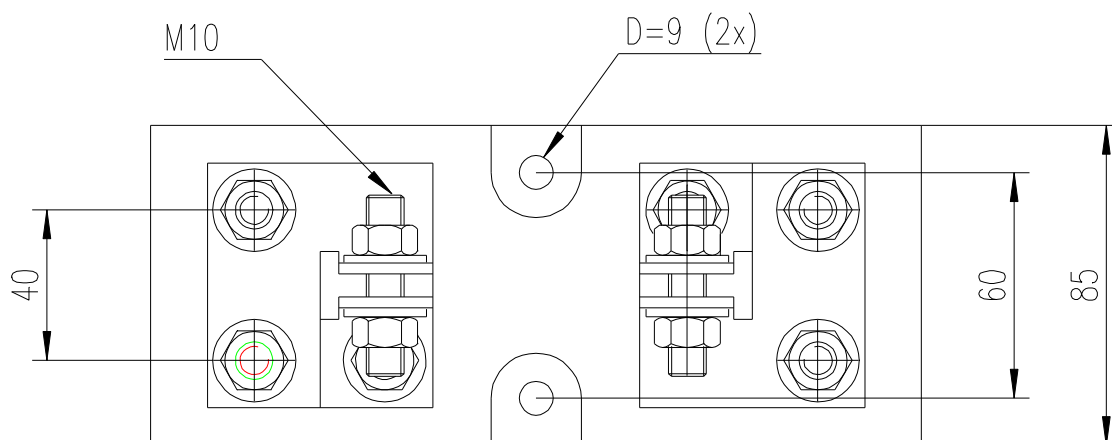

Fuse holder for Size 1* to 3

Manufacture: Bussmann

Type: 170H 3004