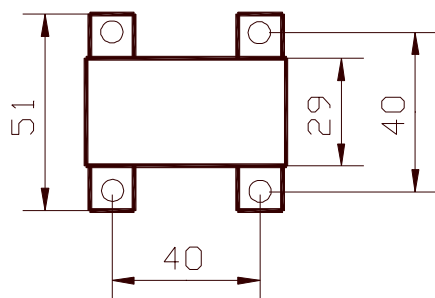

Current transformer

Manufacture: Garre
Type: V1 and V3

ABB type designation:

PS CT-40 to PS CT-60

PS CT-75 to PS CT-400