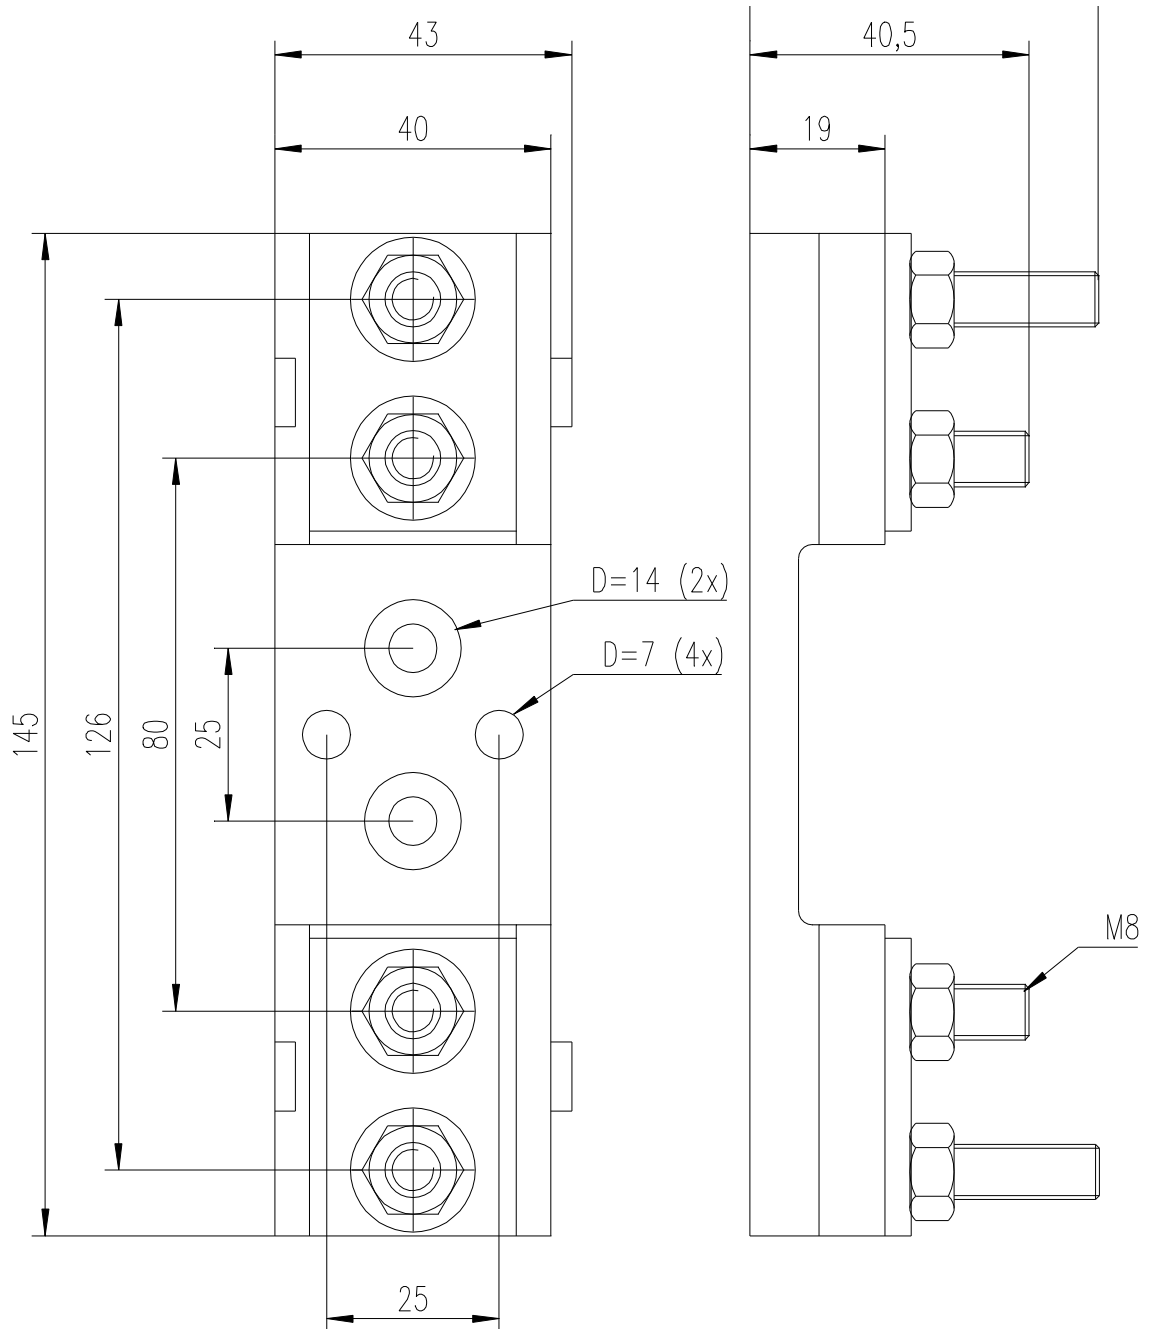

5309 718-1 Rev1 Dec-01

FUSE HOLDER FOR SIZE 0000 TO 00	2
FUSE HOLDER FOR SIZE 1* TO 3	3
CURRENT TRANSFORMER	4

Fuse holder for Size 0000 to 00

Manufacture: Bussmann
Type: 170H 1007

Fuse holder for Size 1* to 3