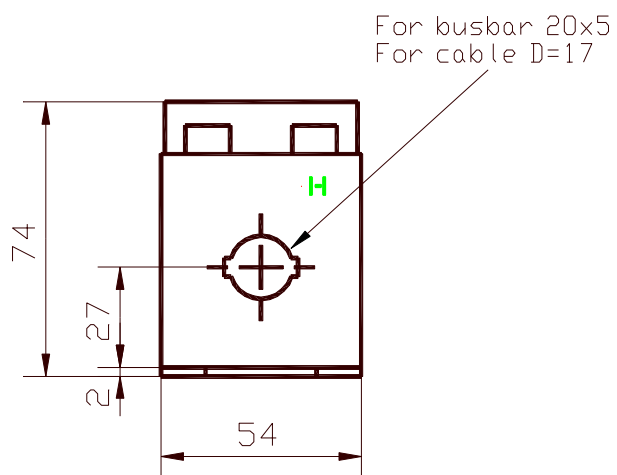

Current transformer

Manufacture: Garre
Type: V1 and V3

ABB type designation:

PS CT-40 to PS CT-60

PS CT-75 to PS CT-400