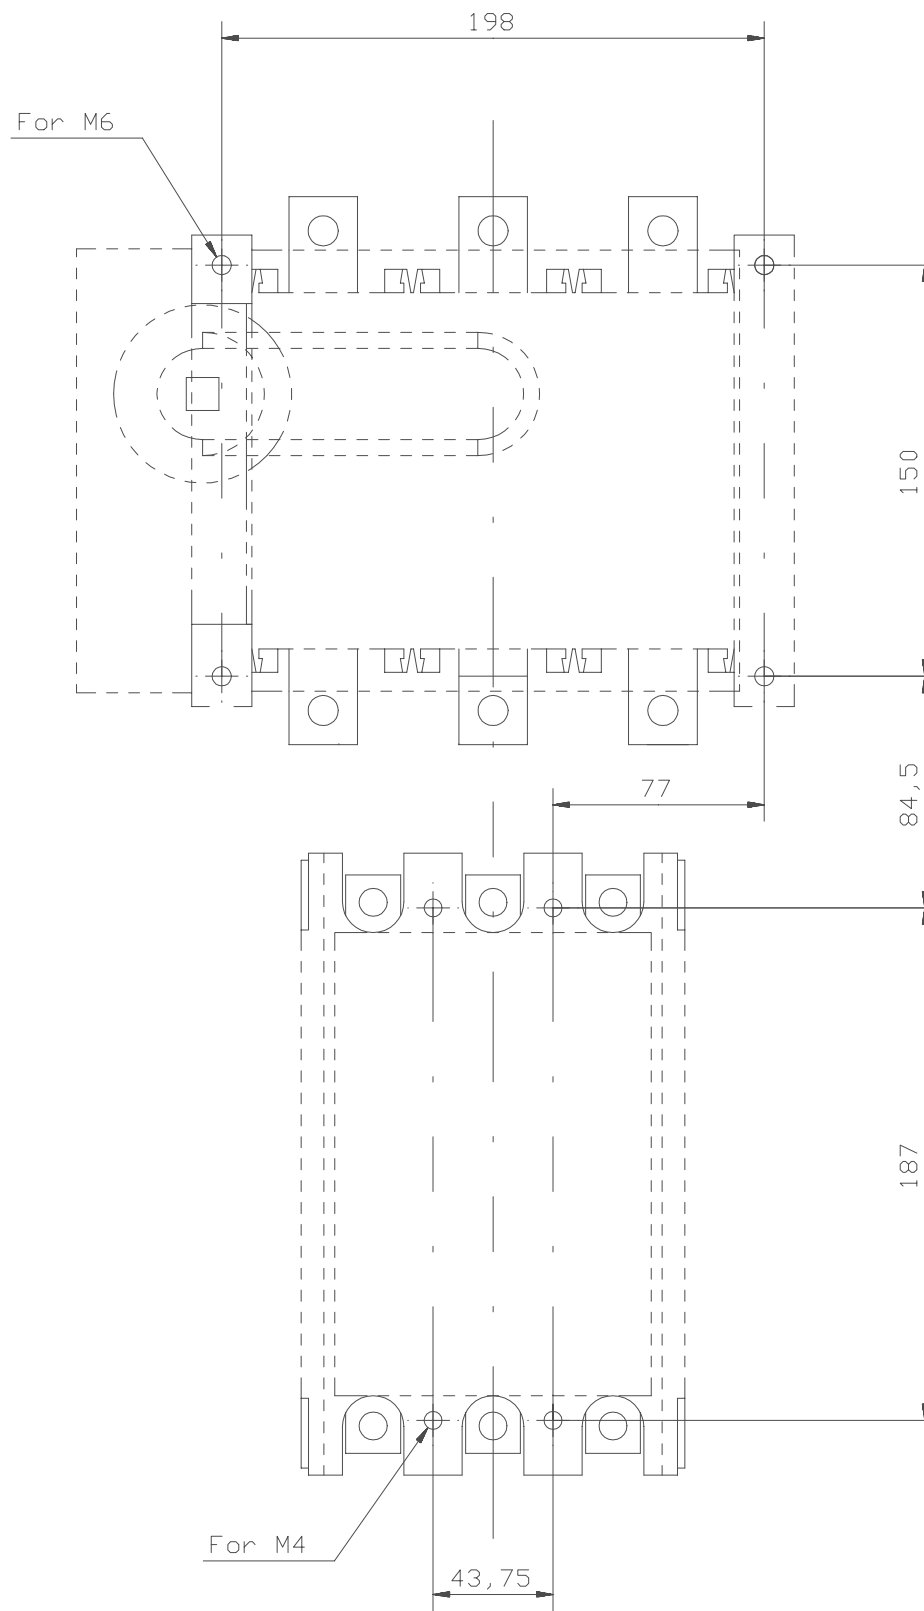

Drilling plan / Borrplan
A210/DESA250

Prepared G Engblom	Responsible department SECRL/UK	Title DIMENSION PRINT_	
Approved K Herold	Take over department	MÅTTSKISS	Long. 82
Revision	Scale 1:2	Document No. 5354 0919-38	Cont. -
ABB Control		ISSUED 00-05-18	Sheet 2