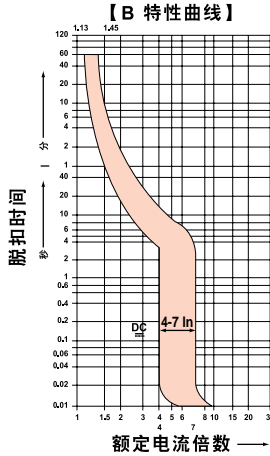

面对这变化,国际IEC组织已完成了IEC60898-2《家用和类似场所用直流和过电流保护断路器》编制工作。以保证微型断路器在直流配电系统中应用的安全性。

S250S-DC系列直流微型断路器是依据IEC60898-2标准,在S250S微型断路器基础上最新开发出的专用断路器。适用于对250V以下直流配电系统的过载、短路等过电流故障提供可靠保护。

技术参数

符合标准	: IEC60898-2、GB10963.2
极数	: 1、2、3、4
脱扣特性	: B、C
额定电流	I_n: 1-63 A
额定电压	U_n: DC: 单极 125 V ... 多极 125 / 250V ...
最小工作电压	: DC: 12V ...
额定时间常数	$T_{0.63}$: 4 ms
额定分断能力	I_{cn}: 10 kA
额定运行分断能力	I_{cs}: 10 kA
机械寿命(循环)	: 20,000 次
电气寿命	: 4,000 次
工作温度	: -20°C ~ +55°C
贮存温度	: -40°C ~ +70°C
耐冲击(IEC68-2-27)	: 20 次冲击每次 13 ms 10g
耐振动(IEC68-2-6)	: 30 min 5g

产品选型

额定电流 (A)	额定分断能力 (kA)	S250S-DC				
		1极	2极	3极	4极	
1	10	S251S-C1DC	S252S-C1DC	S253S-C1DC	S254S-C1DC	
4		S251S-C4DC	S252S-C4DC	S253S-C4DC	S254S-C4DC	
6		S251S-C6DC	S252S-C6DC	S253S-C6DC	S254S-C6DC	
10		S251S-C10DC	S252S-C10DC	S253S-C10DC	S254S-C10DC	
16		S251S-C16DC	S252S-C16DC	S253S-C16DC	S254S-C16DC	
20		S251S-C20DC	S252S-C20DC	S253S-C20DC	S254S-C20DC	
25		S251S-C25DC	S252S-C25DC	S253S-C25DC	S254S-C25DC	
32		S251S-C32DC	S252S-C32DC	S253S-C32DC	S254S-C32DC	
40		S251S-C40DC	S252S-C40DC	S253S-C40DC	S254S-C40DC	
50		4.5	S251S-C50DC	S252S-C50DC	S253S-C50DC	S254S-C50DC
63	S251S-C63DC		S252S-C63DC	S253S-C63DC	S254S-C63DC	

注: 额定电流1至63A, 尚有B特性可供选择。

脱扣特性

脱扣特性	热脱扣特性			电磁脱扣特性		
	试验电流	试验时间	预期结果	试验电流	试验时间	预期结果
B	1.13 I_n	$\geq 1h$	不脱扣	4 I_n	$\geq 0.1s$	不脱扣
	1.45 I_n	$< 1h$	脱扣	7 I_n	$< 0.1s$	脱扣
C	1.13 I_n	$\geq 1h$	不脱扣	7 I_n	$\geq 0.1s$	不脱扣
	1.45 I_n	$< 1h$	脱扣	15 I_n	$< 0.1s$	脱扣

外形尺寸图 (mm)

样本所载述的产品资料以实物为准, 若有变更恕不另行通知, ABB(中国)有限公司拥有最终解释权。

ABB (Hong Kong) Ltd.

低压部:
香港新界大埔
大埔工业村大喜街3号
电话: (852) 2929 3838
传真: (852) 2929 3505

北京 ABB 低压电器有限公司

中国北京市100054
丰台区右安门外
东滨河路2号
电话: (010) 6353 3355
传真: (010) 6351 6599

ABB (中国) 有限公司

北京总部:
中国北京市100016
朝阳区酒仙桥路10号
恒通大厦
电话: (010) 8456 6688
传真: (010) 8456 9907

天津分公司:
中国天津市300051
和平区南京路189号
津汇广场写字楼3402室
电话: (022) 8319 1801
传真: (022) 8319 1802 / 1803

大连分公司:
中国辽宁省大连市116011
西岗区中山路147号
森茂大厦18楼
电话: (0411) 8899 3355
传真: (0411) 8899 3359

沈阳分公司:
中国辽宁省沈阳市110001
和平区南京北街206号
沈阳假日大厦城市广场
二座3-166室
电话: (024) 2334 1818
传真: (024) 2334 1306

长春分公司:
中国吉林省长春市130061
西安大厦616号
国际大厦A座7层709室
电话: (0431) 8926 821/23/25
传真: (0431) 8926 835

哈尔滨分公司:
中国黑龙江省哈尔滨市150090
南岗区长江路99-9号
辰能大厦14层
电话: (0451) 8287 6400/6410
传真: (0451) 8287 6404

呼和浩特分公司:
中国内蒙古自治区
呼和浩特市010020
中山东路20号
艾博科电大厦703室
电话: (0471) 6931 122
传真: (0471) 6916 331

西安分公司:
中国陕西省西安市710075
高新开发区高新路
高新国际商务中心
数码大厦16层
电话: (029) 8833 7288
传真: (029) 8833 7297

乌鲁木齐分公司:
中国乌鲁木齐市830002
中山路86号
中泉广场9楼J座
电话: (0991) 2834 455
传真: (0991) 2818 240

太原分公司:
中国山西省太原市030002
府西街69号
山西国际贸易中心西塔楼
10层1009A号
电话: (0351) 8689 292
传真: (0351) 8689 200

青岛分公司:
中国山东省青岛市266071
香港中路12号
丰合广场B区401室
电话: (0532) 8502 6396
传真: (0532) 8502 6395

济南分公司:
中国山东省济南市250011
泉城路17号
鲁能大厦8楼8801室
电话: (0531) 8609 2726
传真: (0531) 8609 2724

长沙分公司:
中国湖南省长沙市410005
黄兴中路88号
平和堂商务楼12B01
电话: (0731) 2562 898
传真: (0731) 4445 519

武汉分公司:
中国湖北省武汉市430071
武昌中南路7号
中商广场写字楼34楼B3408
电话: (027) 8725 9222
传真: (027) 8725 9233

郑州分公司:
中国河南省郑州市450007
中原西路220号
裕达国际贸易中心A座2207室
电话: (0371) 6771 3588
传真: (0371) 6771 3873

上海分公司:
中国上海市200001
西藏中路268号
来福士广场(办公楼)35楼
电话: (021) 6122 8888
传真: (021) 6122 8500

无锡分公司:
中国江苏省无锡市214001
新生路107号
新鼎球大厦10楼1012室
电话: (0510) 2791 133
传真: (0510) 2751 236

南京分公司:
中国江苏省南京市210002
中山东路90号
华泰证券大厦17楼
电话: (025) 8664 5645
传真: (025) 8664 5338

杭州分公司:
中国浙江省杭州市310007
曙光路122号
浙江世界贸易中心写字楼A座12楼
电话: (0571) 8790 1355
传真: (0571) 8790 1151

宁波分公司:
中国浙江省宁波市315000
解放南路188号
新闻会展中心11楼D座
电话: (0574) 8731 5290
传真: (0574) 8731 8179

成都分公司:
中国四川省成都市610041
人民南路四段19号
威斯顿联邦大厦10楼
电话: (028) 8526 8800
传真: (028) 8526 8902/8903

重庆分公司:
中国重庆市400060
南坪北路15号
重庆扬子江假日饭店4楼
电话: (023) 6282 6688
传真: (023) 6280 5369

昆明分公司:
中国云南省昆明市650011
青年路399号
昆明邦克饭店6楼601室
电话: (0871) 3158 188
传真: (0871) 3158 186

合肥分公司:
中国安徽省合肥市230601
经济技术开发区繁华大道
合肥索菲特明珠国际大酒店1楼
电话: (0551) 3849 700
传真: (0551) 3849 707

南宁分公司:
中国广西省南宁市530012
新民路34-18号
大明大厦10楼D座
电话: (0771) 2827 123
传真: (0771) 2827 110

广州分公司:
中国广东省广州市510623
珠江新城临江大道3号
发展中心大厦22楼
电话: (020) 3785 0688
传真: (020) 3785 0678 / 0679

深圳分公司:
中国深圳市518048
福田区福华三路益田路
文汇处168号
深圳国际商会中心30楼3002-6室
电话: (0755) 8831 3088
传真: (0755) 8831 3033

东莞分公司:
中国广东省东莞市523009
体育路2号
鸿福中心B座11楼13#单元
电话: (0769) 2806 366
传真: (0769) 2806 367

福州分公司:
中国福建省福州市350003
五四路158号
环球广场30层B室
电话: (0591) 8785 8224
传真: (0591) 8781 4889

厦门分公司:
中国福建省厦门市361006
小东山火炬高科技产业开发区
ABB工业园
电话: (0592) 6038 118/5719 152
传真: (0592) 6038 110/5627 374

http://www.abb.com.cn
ABB 低压产品客户服务热线
电话: 800-820-9696
电邮: LV-hotline@cn.abb.com