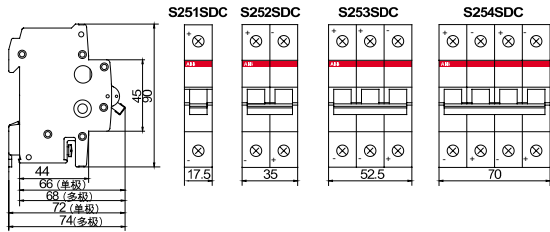

面对这变化,国际IEC组织已完成了IEC60898-2《家用和类似场所用直流和过电流保护断路器》编制工作。以保证微型断路器在直流配电系统中应用的安全性。

S250S-DC系列直流微型断路器是依据IEC60898-2标准,在S250S微型断路器基础上最新开发出的专用断路器。适用于对250V以下直流配电系统的过载、短路等过电流故障提供可靠保护。

技术参数

符合标准	: IEC60898-2、GB10963.2
极数	: 1、2、3、4
脱扣特性	: B、C
额定电流	I_n: 1-63 A
额定电压	U_n: DC: 单极 125 V ... 多极 125 / 250V ...
最小工作电压	: DC: 12V ...
额定时间常数	$T_{0.63}$: 4 ms
额定分断能力	I_{cn}: 10 kA
额定运行分断能力	I_{cs}: 10 kA
机械寿命(循环)	: 20,000 次
电气寿命	: 4,000 次
工作温度	: -20°C ~ +55°C
贮存温度	: -40°C ~ +70°C
耐冲击(IEC68-2-27)	: 20 次冲击每次 13 ms 10g
耐振动(IEC68-2-6)	: 30 min 5g

产品选型

额定电流 (A)	额定分断能力 (kA)	S250S-DC				
		1极	2极	3极	4极	
1	10	S251S-C1DC	S252S-C1DC	S253S-C1DC	S254S-C1DC	
4		S251S-C4DC	S252S-C4DC	S253S-C4DC	S254S-C4DC	
6		S251S-C6DC	S252S-C6DC	S253S-C6DC	S254S-C6DC	
10		S251S-C10DC	S252S-C10DC	S253S-C10DC	S254S-C10DC	
16		S251S-C16DC	S252S-C16DC	S253S-C16DC	S254S-C16DC	
20		S251S-C20DC	S252S-C20DC	S253S-C20DC	S254S-C20DC	
25		S251S-C25DC	S252S-C25DC	S253S-C25DC	S254S-C25DC	
32		S251S-C32DC	S252S-C32DC	S253S-C32DC	S254S-C32DC	
40		S251S-C40DC	S252S-C40DC	S253S-C40DC	S254S-C40DC	
50		4.5	S251S-C50DC	S252S-C50DC	S253S-C50DC	S254S-C50DC
63	S251S-C63DC		S252S-C63DC	S253S-C63DC	S254S-C63DC	

注: 额定电流1至63A, 尚有B特性可供选择。

脱扣特性

脱扣特性	热脱扣特性			电磁脱扣特性		
	试验电流	试验时间	预期结果	试验电流	试验时间	预期结果
B	1.13 I_n	$\geq 1h$	不脱扣	4 I_n	$\geq 0.1s$	不脱扣
	1.45 I_n	$< 1h$	脱扣	7 I_n	$< 0.1s$	脱扣
C	1.13 I_n	$\geq 1h$	不脱扣	7 I_n	$\geq 0.1s$	不脱扣
	1.45 I_n	$< 1h$	脱扣	15 I_n	$< 0.1s$	脱扣

外形尺寸图 (mm)

样本所载述的产品资料以实物为准, 若有变更恕不另行通知, ABB(中国)有限公司拥有最终解释权。

ABB (Hong Kong) Ltd.

低压部:
香港新界大埔
大埔工业村大喜街3号
电话: (852) 2929 3838
传真: (852) 2929 3505

北京 ABB 低压电器有限公司

中国北京市100054
丰台区右安门外
东滨河路2号
电话: (010) 6353 3355
传真: (010) 6351 6599

ABB (中国) 有限公司

北京总部:
中国北京市100016
朝阳区酒仙桥路10号
恒通大厦
电话: (010) 8456 6688
传真: (010) 8456 9907

天津分公司:
中国天津市300051
和平区南京路189号
津汇广场写字楼3402室
电话: (022) 8319 1801
传真: (022) 8319 1802 / 1803

大连分公司:
中国辽宁省大连市116011
西岗区中山路147号
森茂大厦18楼
电话: (0411) 8899 3355
传真: (0411) 8899 3359

沈阳分公司:
中国辽宁省沈阳市110001
和平区南京北街206号
沈阳假日大厦城市广场
二座3-166室
电话: (024) 2334 1818
传真: (024) 2334 1306

长春分公司:
中国吉林省长春市130061
西安大厦616号
国际大厦A座7层709室
电话: (0431) 8926 821/23/25
传真: (0431) 8926 835

哈尔滨分公司:
中国黑龙江省哈尔滨市150090
南岗区长江路99-9号
辰能大厦14层
电话: (0451) 8287 6400/6410
传真: (0451) 8287 6404

呼和浩特分公司:
中国内蒙古自治区
呼和浩特市010020
中山东路20号
艾博科电大厦703室
电话: (0471) 6931 122
传真: (0471) 6916 331

西安分公司:
中国陕西省西安市710075
高新开发区高新路
高新国际商务中心
数码大厦16层
电话: (029) 8833 7288
传真: (029) 8833 7297

乌鲁木齐分公司:
中国乌鲁木齐市830002
中山路86号
中泉广场9楼J座
电话: (0991) 2834 455
传真: (0991) 2818 240

太原分公司:
中国山西省太原市030002
府西街69号
山西国际贸易中心西塔楼
10层1009A号
电话: (0351) 8689 292
传真: (0351) 8689 200

青岛分公司:
中国山东省青岛市266071
香港中路12号
丰合广场B区401室
电话: (0532) 8502 6396
传真: (0532) 8502 6395

济南分公司:
中国山东省济南市250011
泉城路17号
鲁能大厦8楼8801室
电话: (0531) 8609 2726
传真: (0531) 8609 2724

长沙分公司:
中国湖南省长沙市410005
黄兴中路88号
平和堂商务楼12B01
电话: (0731) 2562 898
传真: (0731) 4445 519

武汉分公司:
中国湖北省武汉市430071
武昌中南路7号
中商广场写字楼34楼B3408
电话: (027) 8725 9222
传真: (027) 8725 9233

郑州分公司:
中国河南省郑州市450007
中原西路220号
裕达国际贸易中心A座2207室
电话: (0371) 6771 3588
传真: (0371) 6771 3873

上海分公司:
中国上海市200001
西藏中路268号
来福士广场(办公楼)35楼
电话: (021) 6122 8888
传真: (021) 6122 8500

无锡分公司:
中国江苏省无锡市214001
新生路107号
新鼎球大厦10楼1012室
电话: (0510) 2791 133
传真: (0510) 2751 236

南京分公司:
中国江苏省南京市210002
中山东路90号
华泰证券大厦17楼
电话: (025) 8664 5645
传真: (025) 8664 5338

杭州分公司:
中国浙江省杭州市310007
曙光路122号
浙江世界贸易中心写字楼A座12楼
电话: (0571) 8790 1355
传真: (0571) 8790 1151

宁波分公司:
中国浙江省宁波市315000
解放南路188号
新闻会展中心11楼D座
电话: (0574) 8731 5290
传真: (0574) 8731 8179

成都分公司:
中国四川省成都市610041
人民南路四段19号
威斯顿联邦大厦10楼
电话: (028) 8526 8800
传真: (028) 8526 8902/8903

重庆分公司:
中国重庆市400060
南坪北路15号
重庆扬子江假日饭店4楼
电话: (023) 6282 6688
传真: (023) 6280 5369

昆明分公司:
中国云南省昆明市650011
青年路399号
昆明邦克饭店6楼601室
电话: (0871) 3158 188
传真: (0871) 3158 186

合肥分公司:
中国安徽省合肥市230601
经济技术开发区繁华大道
合肥索菲特明珠国际大酒店1楼
电话: (0551) 3849 700
传真: (0551) 3849 707

南宁分公司:
中国广西省南宁市530012
新民路34-18号
大明大厦10楼D座
电话: (0771) 2827 123
传真: (0771) 2827 110

广州分公司:
中国广东省广州市510623
珠江新城临江大道3号
发展中心大厦22楼
电话: (020) 3785 0688
传真: (020) 3785 0678 / 0679

深圳分公司:
中国深圳市518048
福田区福华三路益田路
文汇处168号
深圳国际商会中心30楼3002-6室
电话: (0755) 8831 3088
传真: (0755) 8831 3033

东莞分公司:
中国广东省东莞市523009
体育路2号
鸿福中心B座11楼13#单元
电话: (0769) 2806 366
传真: (0769) 2806 367

福州分公司:
中国福建省福州市350003
五四路158号
环球广场30层B室
电话: (0591) 8785 8224
传真: (0591) 8781 4889

厦门分公司:
中国福建省厦门市361006
小东山火炬高科技产业开发区
ABB工业园
电话: (0592) 6038 118/5719 152
传真: (0592) 6038 110/5627 374

http://www.abb.com.cn
ABB 低压产品客户服务热线
电话: 800-820-9696
电邮: LV-hotline@cn.abb.com