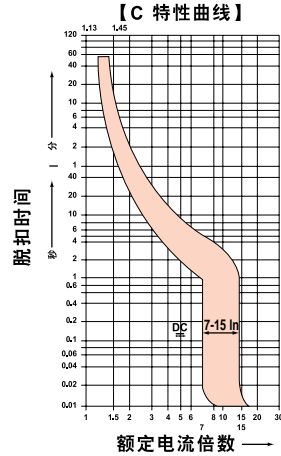

面对这变化,国际IEC组织已完成了IEC60898-2《家用和类似场所用直流和过电流保护断路器》编制工作。以保证微型断路器在直流配电系统中应用的安全性。

S250S-DC系列直流微型断路器是依据IEC60898-2标准,在S250S微型断路器基础上最新开发出的专用断路器。适用于对250V以下直流配电系统的过载、短路等过电流故障提供可靠保护。

技术参数

符合标准	: IEC60898-2、GB10963.2
极数	: 1、2、3、4
脱扣特性	: B、C
额定电流	I_n: 1-63 A
额定电压	U_n: DC: 单极 125 V ... 多极 125 / 250V ...
最小工作电压	: DC: 12V ...
额定时间常数	$T_{0.63}$: 4 ms
额定分断能力	I_{cn}: 10 kA
额定运行分断能力	I_{cs}: 10 kA
机械寿命(循环)	: 20,000 次
电气寿命	: 4,000 次
工作温度	: -20°C ~ +55°C
贮存温度	: -40°C ~ +70°C
耐冲击(IEC68-2-27)	: 20 次冲击每次 13 ms 10g
耐振动(IEC68-2-6)	: 30 min 5g

产品选型

额定电流 (A)	额定分断能力 (kA)	S250S-DC				
		1极	2极	3极	4极	
1	10	S251S-C1DC	S252S-C1DC	S253S-C1DC	S254S-C1DC	
4		S251S-C4DC	S252S-C4DC	S253S-C4DC	S254S-C4DC	
6		S251S-C6DC	S252S-C6DC	S253S-C6DC	S254S-C6DC	
10		S251S-C10DC	S252S-C10DC	S253S-C10DC	S254S-C10DC	
16		S251S-C16DC	S252S-C16DC	S253S-C16DC	S254S-C16DC	
20		S251S-C20DC	S252S-C20DC	S253S-C20DC	S254S-C20DC	
25		S251S-C25DC	S252S-C25DC	S253S-C25DC	S254S-C25DC	
32		S251S-C32DC	S252S-C32DC	S253S-C32DC	S254S-C32DC	
40		S251S-C40DC	S252S-C40DC	S253S-C40DC	S254S-C40DC	
50		4.5	S251S-C50DC	S252S-C50DC	S253S-C50DC	S254S-C50DC
63	S251S-C63DC		S252S-C63DC	S253S-C63DC	S254S-C63DC	

注: 额定电流1至63A, 尚有B特性可供选择。

脱扣特性

脱扣特性	热脱扣特性			电磁脱扣特性		
	试验电流	试验时间	预期结果	试验电流	试验时间	预期结果
B	1.13 I_n	$\geq 1h$	不脱扣	4 I_n	$\geq 0.1s$	不脱扣
	1.45 I_n	$< 1h$	脱扣	7 I_n	$< 0.1s$	脱扣
C	1.13 I_n	$\geq 1h$	不脱扣	7 I_n	$\geq 0.1s$	不脱扣
	1.45 I_n	$< 1h$	脱扣	15 I_n	$< 0.1s$	脱扣

外形尺寸图 (mm)

样本所载述的产品资料以实物为准, 若有变更恕不另行通知, ABB(中国)有限公司拥有最终解释权。

ABB (Hong Kong) Ltd.

低压部:
香港新界大埔
大埔工业村大喜街3号
电话: (852) 2929 3838
传真: (852) 2929 3505

北京 ABB 低压电器有限公司

中国北京市100054
丰台区右安门外
东滨河路2号
电话: (010) 6353 3355
传真: (010) 6351 6599

ABB (中国) 有限公司

北京总部:
中国北京市100016
朝阳区酒仙桥路10号
恒通大厦
电话: (010) 8456 6688
传真: (010) 8456 9907

天津分公司:
中国天津市300051
和平区南京路189号
津汇广场写字楼3402室
电话: (022) 8319 1801
传真: (022) 8319 1802 / 1803

大连分公司:
中国辽宁省大连市116011
西岗区中山路147号
森茂大厦18楼
电话: (0411) 8899 3355
传真: (0411) 8899 3359

沈阳分公司:
中国辽宁省沈阳市110001
和平区南京北街206号
沈阳假日大厦城市广场
二座3-166室
电话: (024) 2334 1818
传真: (024) 2334 1306

长春分公司:
中国吉林省长春市130061
西安大厦616号
国际大厦A座7层709室
电话: (0431) 8926 821/23/25
传真: (0431) 8926 835

哈尔滨分公司:
中国黑龙江省哈尔滨市150090
南岗区长江路99-9号
辰能大厦14层
电话: (0451) 8287 6400/6410
传真: (0451) 8287 6404

呼和浩特分公司:
中国内蒙古自治区
呼和浩特市010020
中山东路20号
艾博科电大厦703室
电话: (0471) 6931 122
传真: (0471) 6916 331

西安分公司:
中国陕西省西安市710075
高新开发区高新路
高新国际商务中心
数码大厦16层
电话: (029) 8833 7288
传真: (029) 8833 7297

乌鲁木齐分公司:
中国乌鲁木齐市830002
中山路86号
中泉广场9楼J座
电话: (0991) 2834 455
传真: (0991) 2818 240

太原分公司:
中国山西省太原市030002
府西街69号
山西国际贸易中心西塔楼
10层1009A号
电话: (0351) 8689 292
传真: (0351) 8689 200

青岛分公司:
中国山东省青岛市266071
香港中路12号
丰合广场B区401室
电话: (0532) 8502 6396
传真: (0532) 8502 6395

济南分公司:
中国山东省济南市250011
泉城路17号
鲁能大厦8楼8801室
电话: (0531) 8609 2726
传真: (0531) 8609 2724

长沙分公司:
中国湖南省长沙市410005
黄兴中路88号
平和堂商务楼12B01
电话: (0731) 2562 898
传真: (0731) 4445 519

武汉分公司:
中国湖北省武汉市430071
武昌中南路7号
中商广场写字楼34楼B3408
电话: (027) 8725 9222
传真: (027) 8725 9233

郑州分公司:
中国河南省郑州市450007
中原西路220号
裕达国际贸易中心A座2207室
电话: (0371) 6771 3588
传真: (0371) 6771 3873

上海分公司:
中国上海市200001
西藏中路268号
来福士广场(办公楼)35楼
电话: (021) 6122 8888
传真: (021) 6122 8500

无锡分公司:
中国江苏省无锡市214001
新生路107号
新鼎球大厦10楼1012室
电话: (0510) 2791 133
传真: (0510) 2751 236

南京分公司:
中国江苏省南京市210002
中山东路90号
华泰证券大厦17楼
电话: (025) 8664 5645
传真: (025) 8664 5338

杭州分公司:
中国浙江省杭州市310007
曙光路122号
浙江世界贸易中心写字楼A座12楼
电话: (0571) 8790 1355
传真: (0571) 8790 1151

宁波分公司:
中国浙江省宁波市315000
解放南路188号
新闻会展中心11楼D座
电话: (0574) 8731 5290
传真: (0574) 8731 8179

成都分公司:
中国四川省成都市610041
人民南路四段19号
威斯顿联邦大厦10楼
电话: (028) 8526 8800
传真: (028) 8526 8902/8903

重庆分公司:
中国重庆市400060
南坪北路15号
重庆扬子江假日饭店4楼
电话: (023) 6282 6688
传真: (023) 6280 5369

昆明分公司:
中国云南省昆明市650011
青年路399号
昆明邦克饭店6楼601室
电话: (0871) 3158 188
传真: (0871) 3158 186

合肥分公司:
中国安徽省合肥市230601
经济技术开发区繁华大道
合肥索菲特明珠国际大酒店1楼
电话: (0551) 3849 700
传真: (0551) 3849 707

南宁分公司:
中国广西省南宁市530012
新民路34-18号
大明大厦10楼D座
电话: (0771) 2827 123
传真: (0771) 2827 110

广州分公司:
中国广东省广州市510623
珠江新城临江大道3号
发展中心大厦22楼
电话: (020) 3785 0688
传真: (020) 3785 0678 / 0679

深圳分公司:
中国深圳市518048
福田区福华三路益田路
文汇处168号
深圳国际商会中心30楼3002-6室
电话: (0755) 8831 3088
传真: (0755) 8831 3033

东莞分公司:
中国广东省东莞市523009
体育路2号
鸿福中心B座11楼13#单元
电话: (0769) 2806 366
传真: (0769) 2806 367

福州分公司:
中国福建省福州市350003
五四路158号
环球广场30层B室
电话: (0591) 8785 8224
传真: (0591) 8781 4889

厦门分公司:
中国福建省厦门市361006
小东山火炬高科技产业开发区
ABB工业园
电话: (0592) 6038 118/5719 152
传真: (0592) 6038 110/5627 374

http://www.abb.com.cn
ABB 低压产品客户服务热线
电话: 800-820-9696
电邮: LV-hotline@cn.abb.com