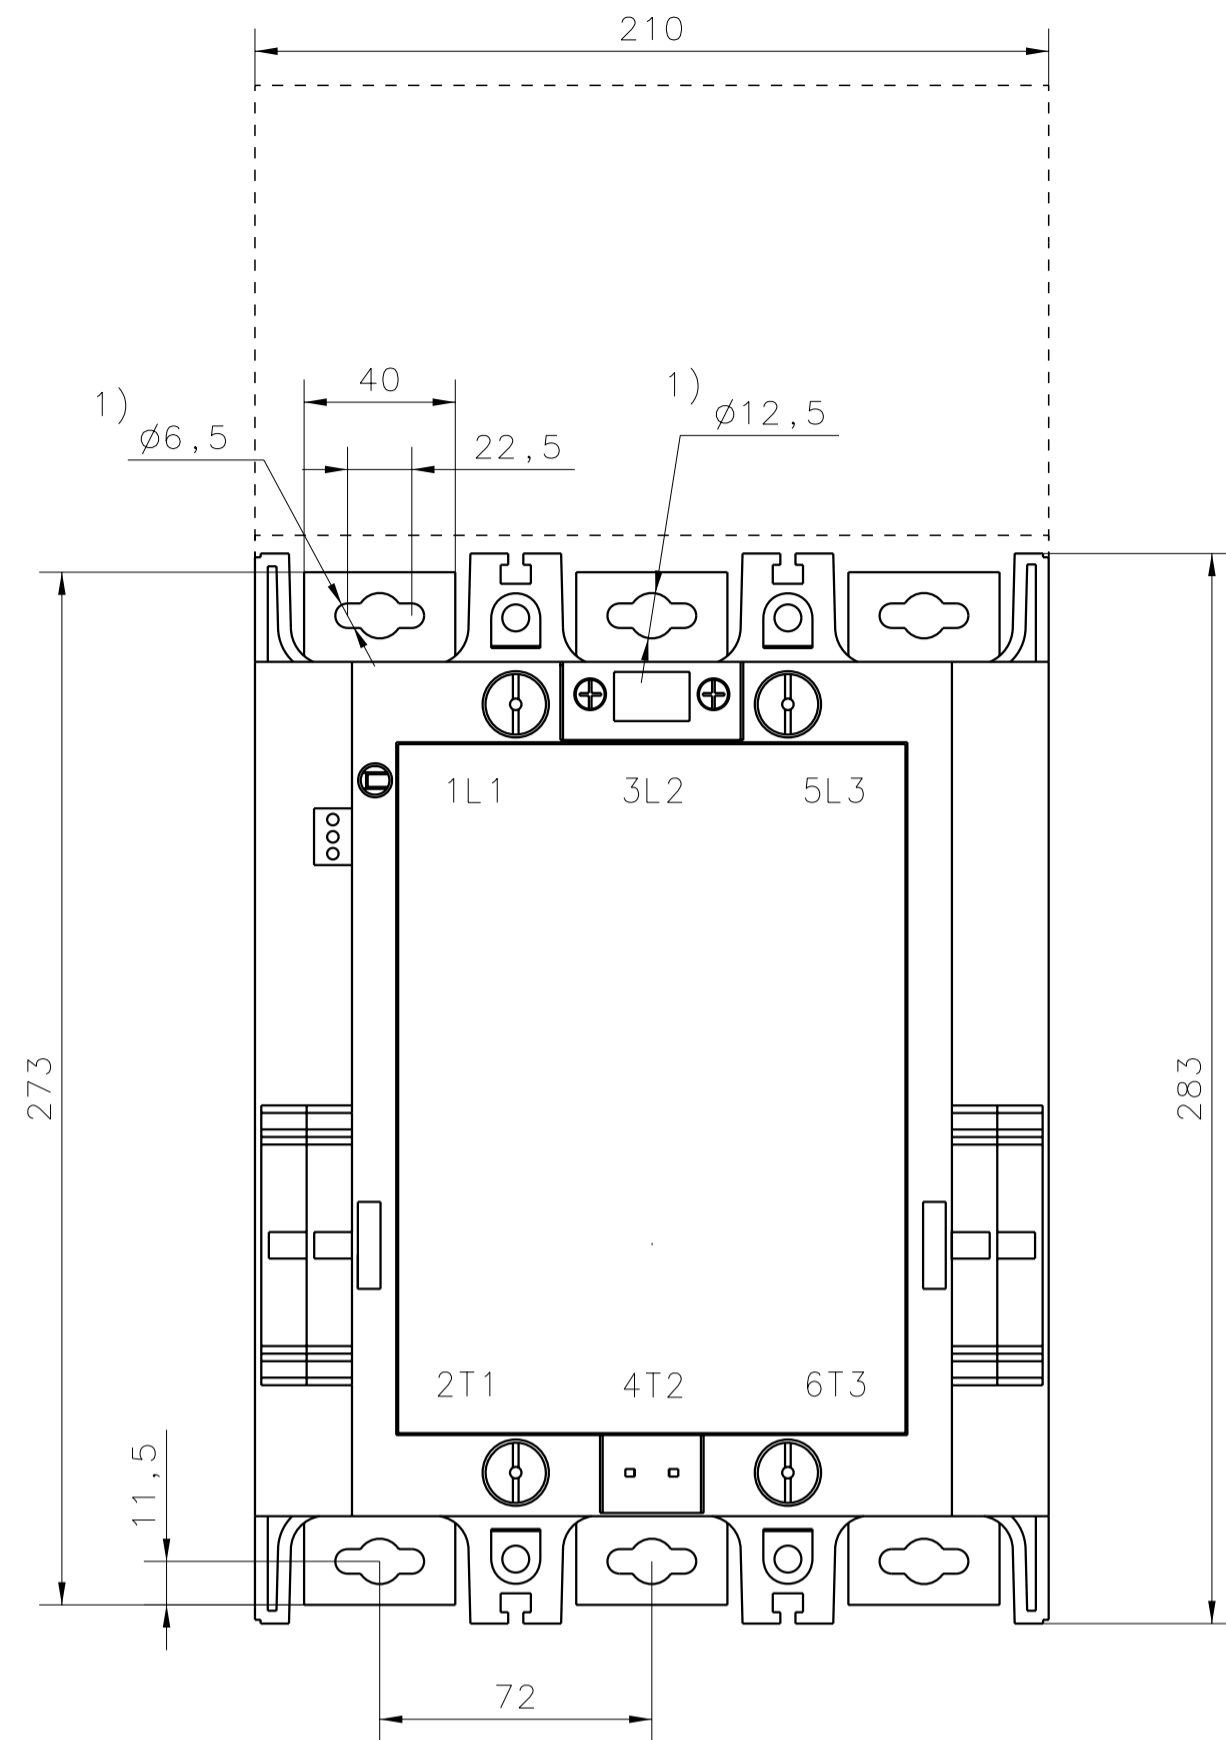

AF580/750

Drilling Plan
Borrplan

1) Mounting kit included
2) Includes space for mec. interlock

1) Monteringsats ingår
2) Ger plats för mek. föregling

A	measure for terminal cover added	CH	2007-11-20
1	Minimum distance to uninsulated wall deleted.	JS	01 12
Rev ind	Revision	Appd	Year Week

Prepared CRLJESJ	Responsible department SECR/UK	Title CONTACTOR	
Approved C Hogwall 2004-09-24	Take over department	KONTAKTOR	
Revision A 2007-11-22		Document No. 5354 0919-60	Long. 82
Scale 1:2		ISSUED 00-09-21	Cont. -
ABB ABB Control			Sheet 1