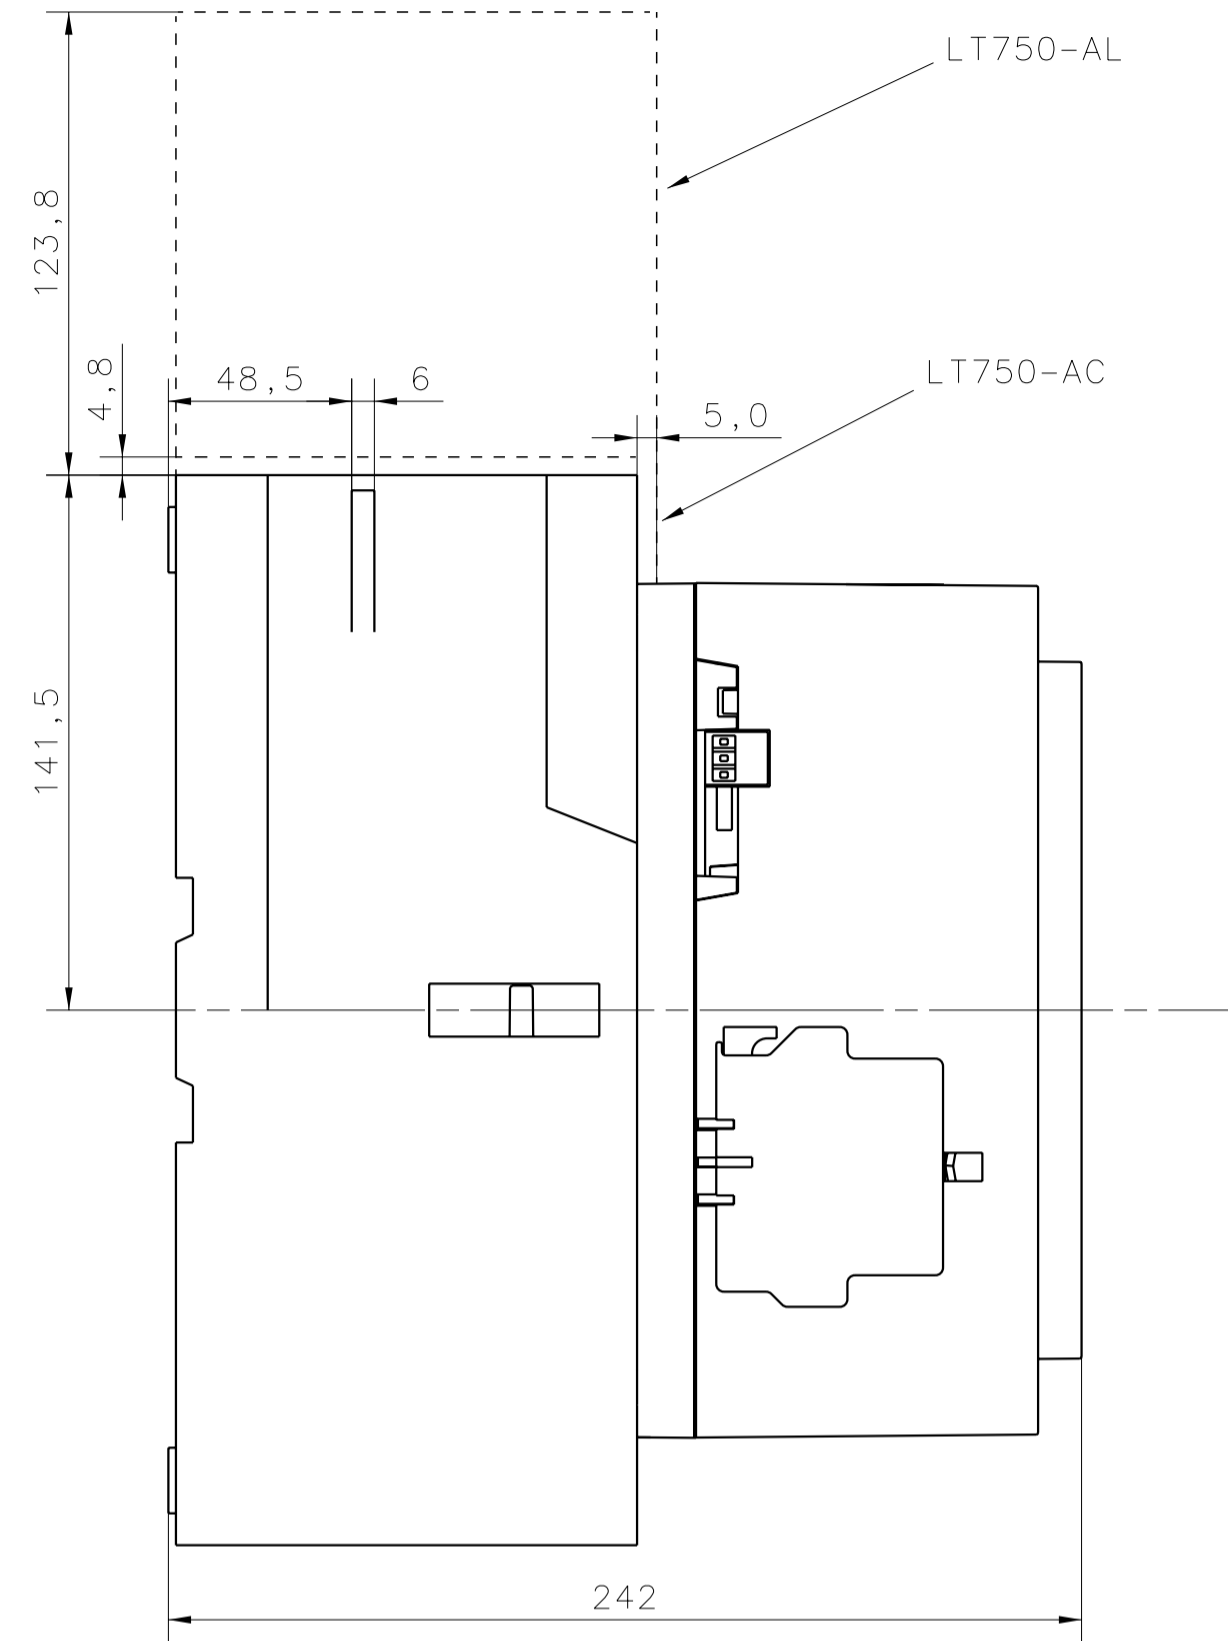

AF580/750

Drilling Plan
Borrplan

1) Mounting kit included
2) Includes space for mec. interlock

1) Monteringsats ingår
2) Ger plats för mek. föregling

A	measure for terminal cover added	CH	2007-11-20
1	Minimum distance to uninsulated wall deleted.	JS	01 12
Rev ind	Revision	Appd	Year Week

Prepared CRLJESJ	Responsible department SECR/UK	Title CONTACTOR	
Approved C Hogwall 2004-09-24	Take over department	KONTAKTOR	
Revision A 2007-11-22		Document No. 5354 0919-60	Long. 82
Scale 1:2		ISSUED 00-09-21	Cont. -
ABB ABB Control			Sheet 1