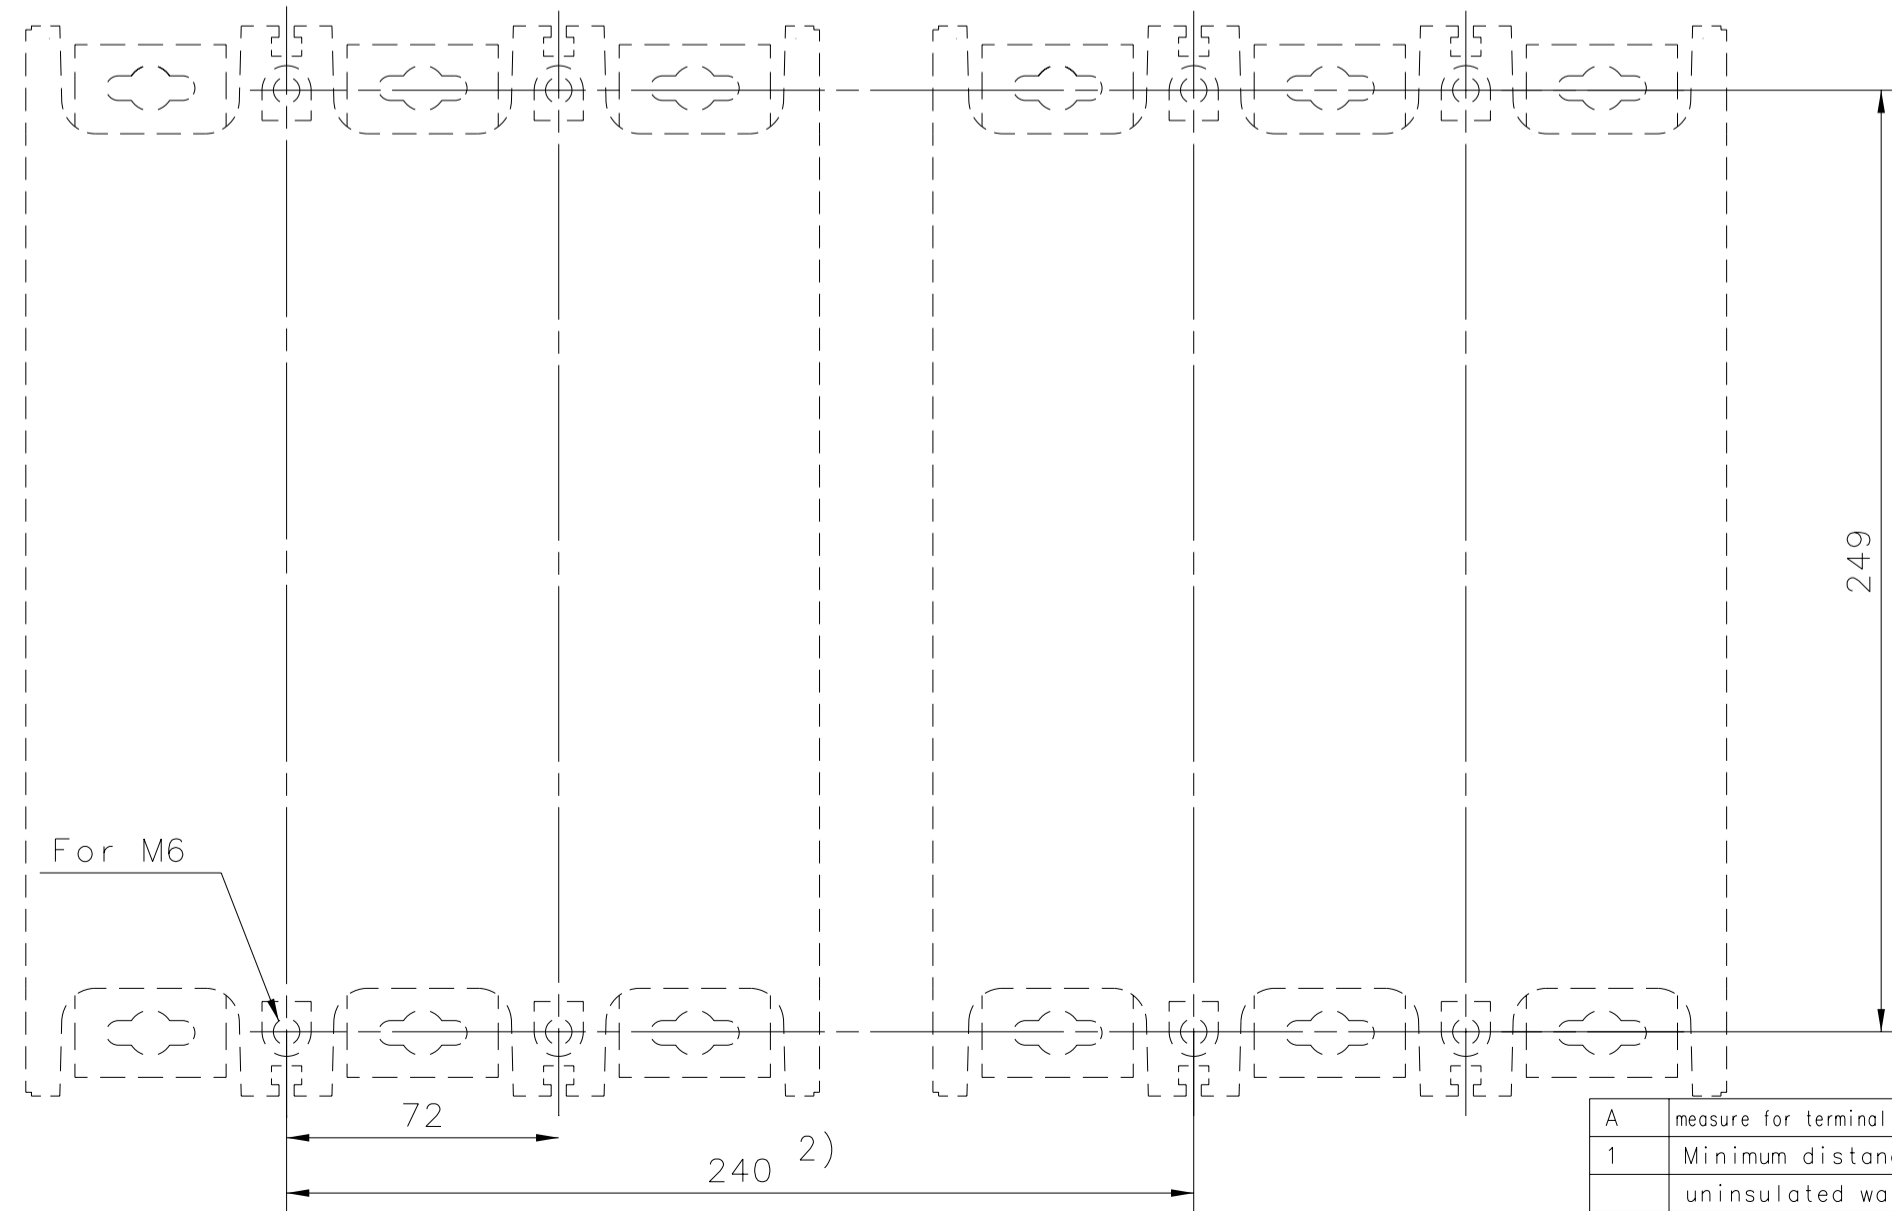

AF580/750

Drilling Plan
Borrplan

1) Mounting kit included
2) Includes space for mec. interlock

1) Monteringsats ingår
2) Ger plats för mek. föregling

A	measure for terminal cover added	CH	2007-11-20
1	Minimum distance to uninsulated wall deleted.	JS	01 12
Rev ind	Revision	Appd	Year Week

Prepared CRLJESJ	Responsible department SECR/UK	Title CONTACTOR	
Approved C Hogwall 2004-09-24	Take over department	KONTAKTOR	
Revision A 2007-11-22		Document No. 5354 0919-60	Long. 82
Scale 1:2		ISSUED 00-09-21	Cont. -
ABB ABB Control			Sheet 1