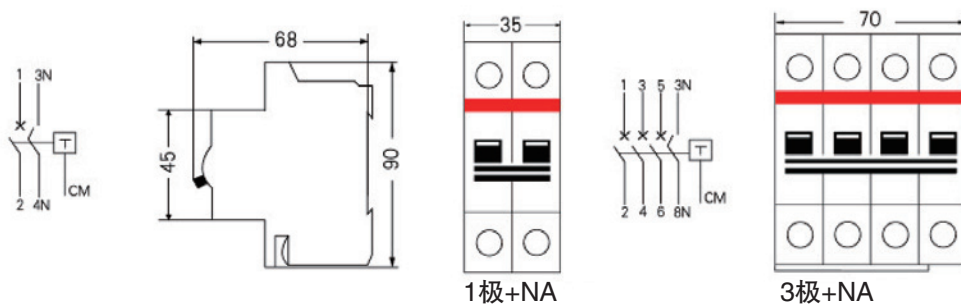

微型断路器

S250SNA+TS

产品选型

额定电流(A)	脱扣特性	S250SNA	
		1极+NA	3极+NA
10	C	S251SNA-C10+TS	S253SNA-C10+TS
16		S251SNA-C16+TS	S253SNA-C16+TS
20		S251SNA-C20+TS	S253SNA-C20+TS
25		S251SNA-C25+TS	S253SNA-C25+TS
32		S251SNA-C32+TS	S253SNA-C32+TS
40		S251SNA-C40+TS	S253SNA-C40+TS
50		S251SNA-C50+TS	S253SNA-C50+TS
63		S251SNA-C63+TS	S253SNA-C63+TS
80		S251SNA-C80+TS	S253SNA-C80+TS

安装时请用随机所附加的连接线将断路器分励控制端子与电度表控制端子相联。

外形尺寸图(mm)