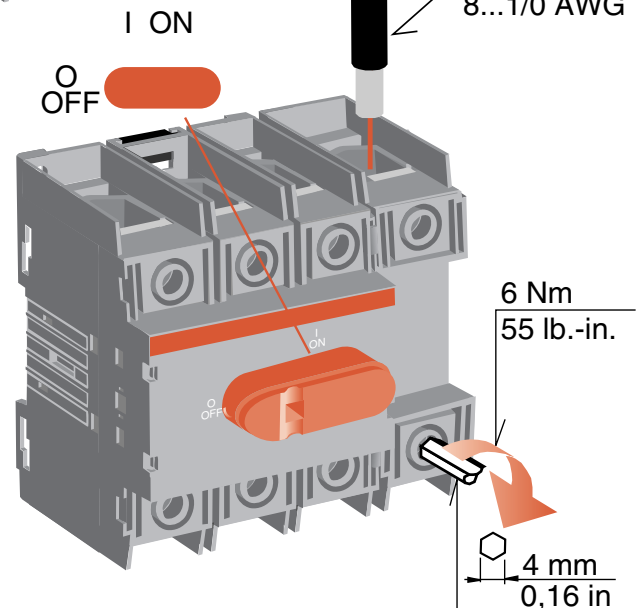

OTPS 125EP

OTPL 125EP

2240 0479

OTPS 125EP

OTPL 125EP

34 OTP 125E1 K

10...70mm
8...1/0 AWG

OTPS 125MP OTPL 125MP

2240 0479

34 OTP 125E1 K

OTPS 125MP OTPL 125MP

SA OTPS 125MP
LR 58077
Certified for use with
OT100M3, OT125M3

UL OTPS 125MP
IND.CONT.
EQ 97C2
General Use Ratings
600 VAC 100 A
Listed for use with
OT100M3, OT125M3