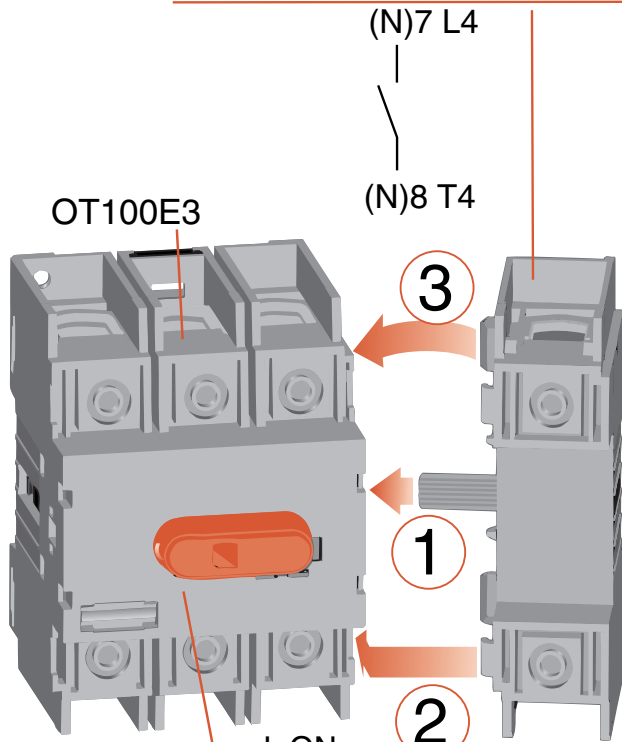

OTPS 125EP

OTPL 125EP

2240 0479

OTPS 125EP

OTPL 125EP

34 OTP 125E1 K

10...70mm
8...1/0 AWG

OTPS 125MP OTPL 125MP

2240 0479

34 OTP 125E1 K

OTPS 125MP OTPL 125MP

SA OTPS 125MP
LR 58077
Certified for use with
OT100M3, OT125M3

UL OTPS 125MP
IND.CONT.
EQ 97C2
General Use Ratings
600 VAC 100 A
Listed for use with
OT100M3, OT125M3