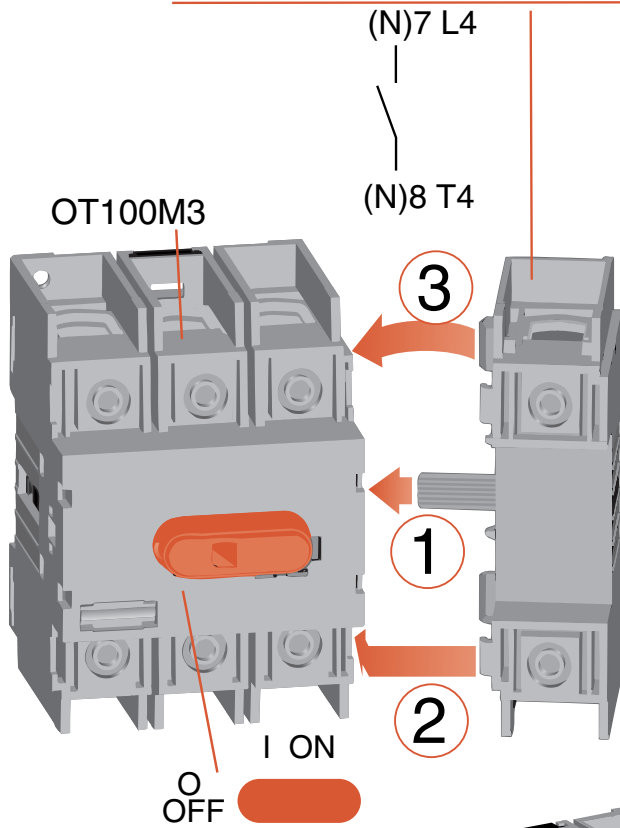

OTPS 125EP

OTPL 125EP

2240 0479

OTPS 125EP

OTPL 125EP

34 OTP 125E1 K

10...70mm
8...1/0 AWG

OTPS 125MP OTPL 125MP

2240 0479

34 OTP 125E1 K

OTPS 125MP OTPL 125MP

SA OTPS 125MP
LR 58077
Certified for use with
OT100M3, OT125M3

UL OTPS 125MP
IND.CONT.
EQ 97C2
General Use Ratings
600 VAC 100 A
Listed for use with
OT100M3, OT125M3