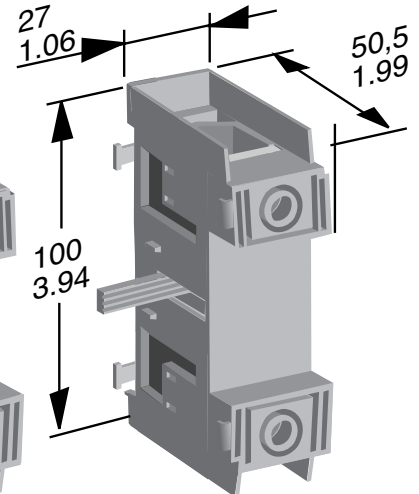

OTPS 125EP

OTPL 125EP

2240 0479

OTPS 125EP

OTPL 125EP

34 OTP 125E1 K

10...70mm
8...1/0 AWG

OTPS 125MP OTPL 125MP

2240 0479

34 OTP 125E1 K

OTPS 125MP OTPL 125MP

SA OTPS 125MP
LR 58077
Certified for use with
OT100M3, OT125M3

UL OTPS 125MP
IND.CONT.
EQ 97C2
General Use Ratings
600 VAC 100 A
Listed for use with
OT100M3, OT125M3