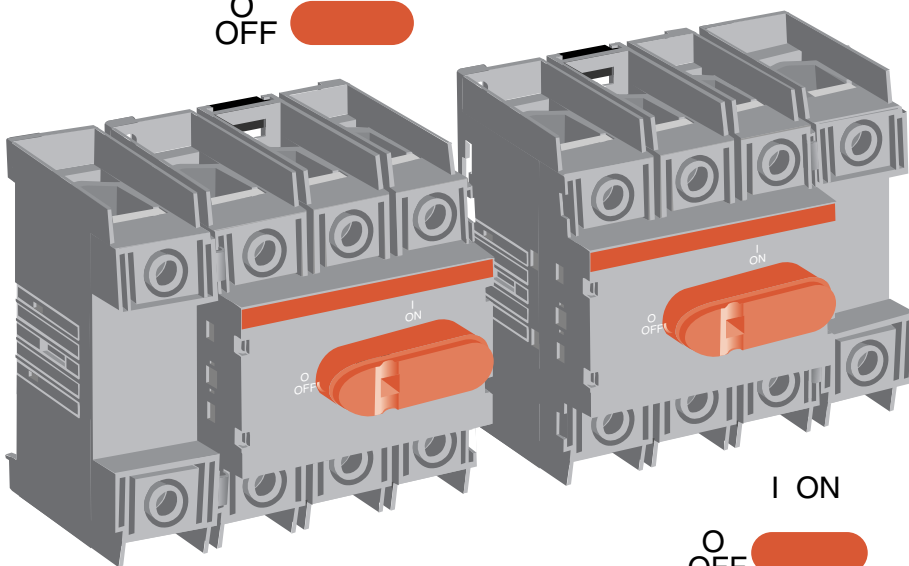

OTPS 125EP

OTPL 125EP

2240 0479

OTPS 125EP

OTPL 125EP

34 OTP 125E1 K

10...70mm
8...1/0 AWG

OTPS 125MP OTPL 125MP

2240 0479

34 OTP 125E1 K

OTPS 125MP OTPL 125MP

SA OTPS 125MP
LR 58077
Certified for use with
OT100M3, OT125M3

UL OTPS 125MP
IND.CONT.
EQ 97C2
General Use Ratings
600 VAC 100 A
Listed for use with
OT100M3, OT125M3