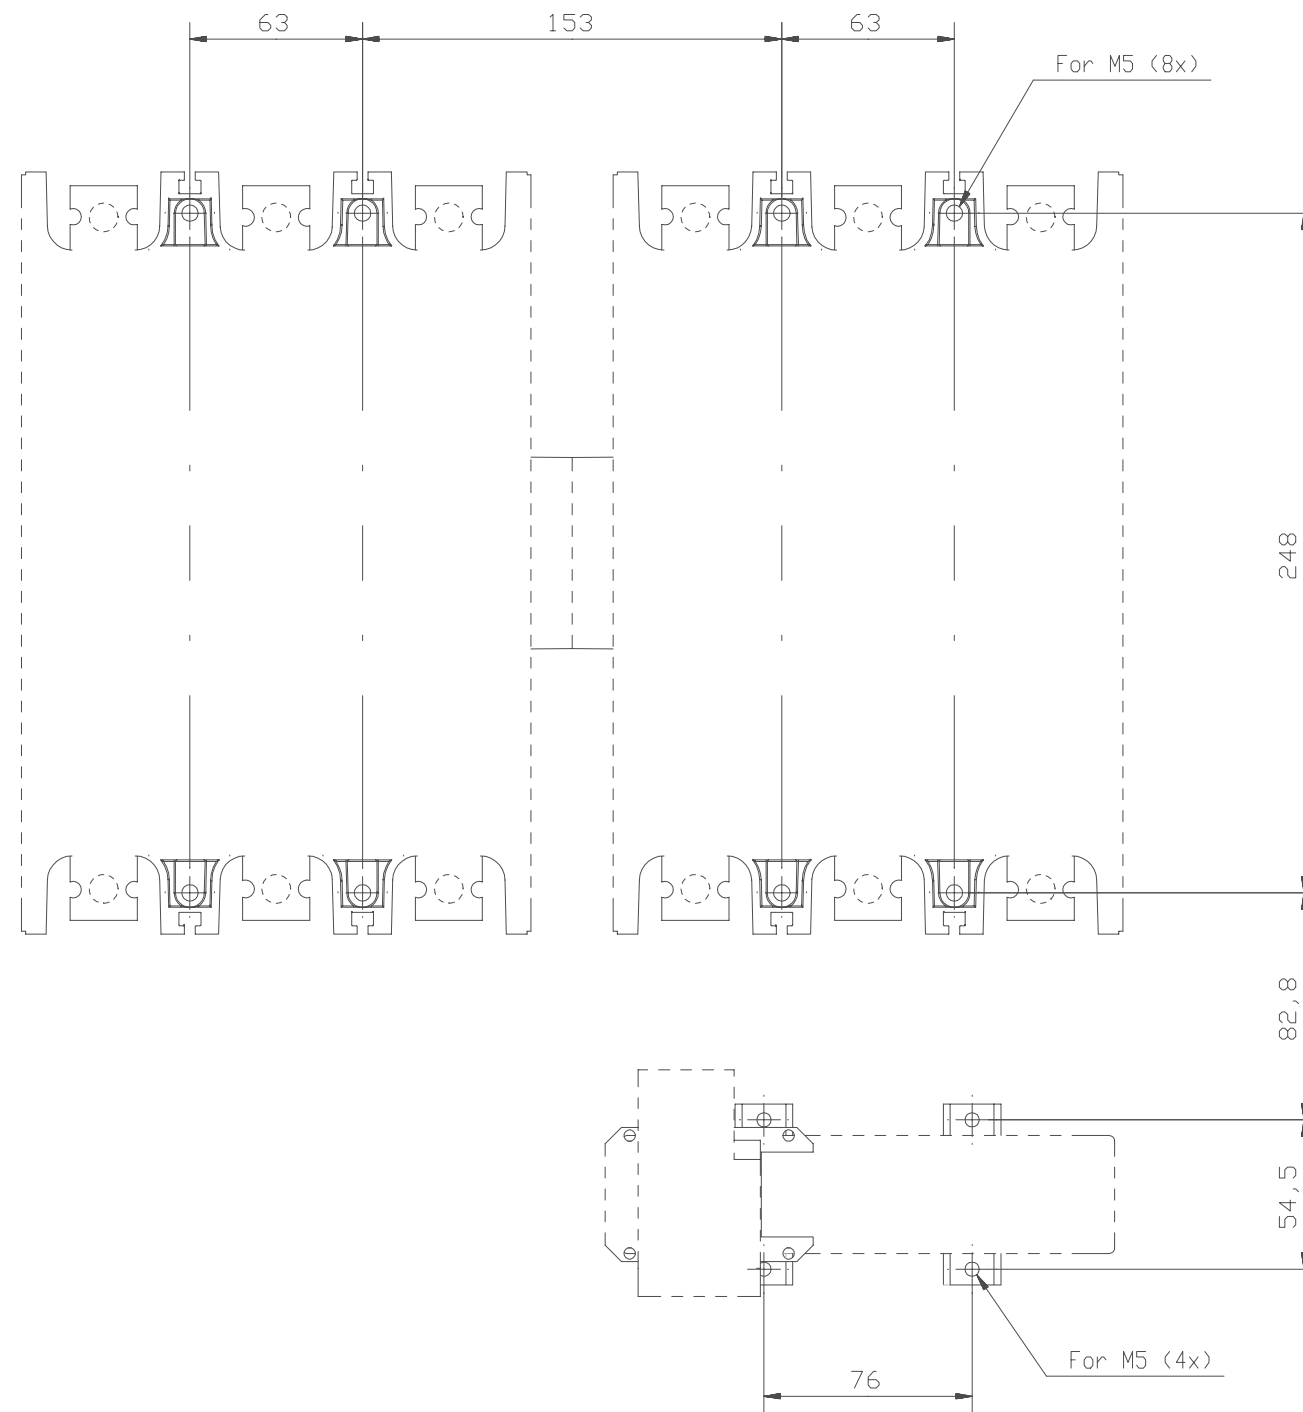

Drilling plan
Borrplan

Reversing Starter with electronic overload relay
AF460 + AF460 + E500 DU

Fram-backkopplare med elektroniskt överlastrelä
AF460 + AF460 + E500 DU

Phase to Phase Starter
Fas till Fas-kopplare

Prepared G Engblom	Responsible department SECRL/UK	Title CONNECTION BAR	
Approved K Herold	Take over department	KOPPLINGSSKENA	
Revision	Scale 1:2	Document No. 5354 0919-45	Long. 82
ABB Control			Cont. -
ISSUED 00-07-07			Sheet 2