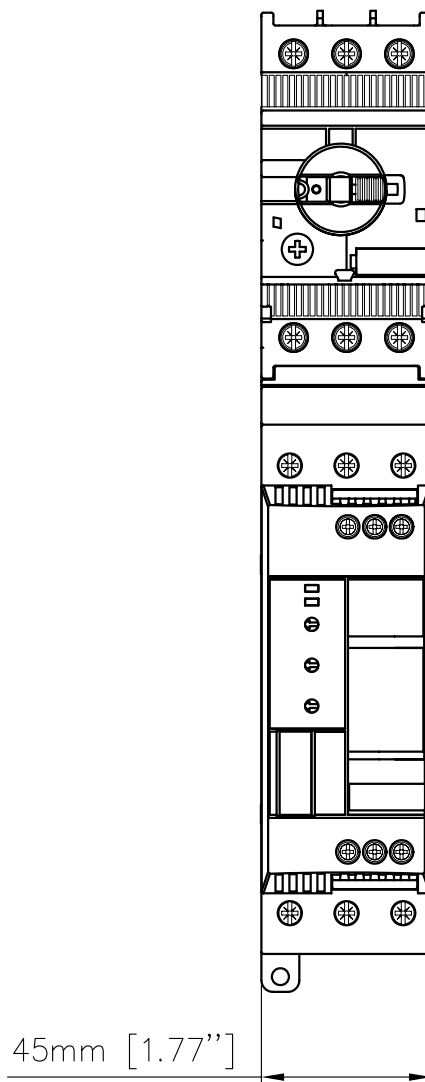

# Softstarter

Rev ind	Revision	Appd	Year	Week
---------	----------	------	------	------

PSR30 + connection-kit + MS132

We reserve all rights in this document and in the information contained therein. Reproduction, use or disclosure to third parties without express authority is strictly forbidden. © ABB

Quantity	Item No.	Article No.	Material, type, etc	Dimensions	Name of item	Note
Prepared		IP IQ	Responsible dep	Title		
Hunter Lin				Dimension drawing		
Approved		20100222	Take over dep			Lang. EN
Revision			Scale 1:2	Document No.		Cont. -
				1SFB536147G1211		Sheet 1
ABB Automation Technologies AB, Cewe-Control				ISSUED		