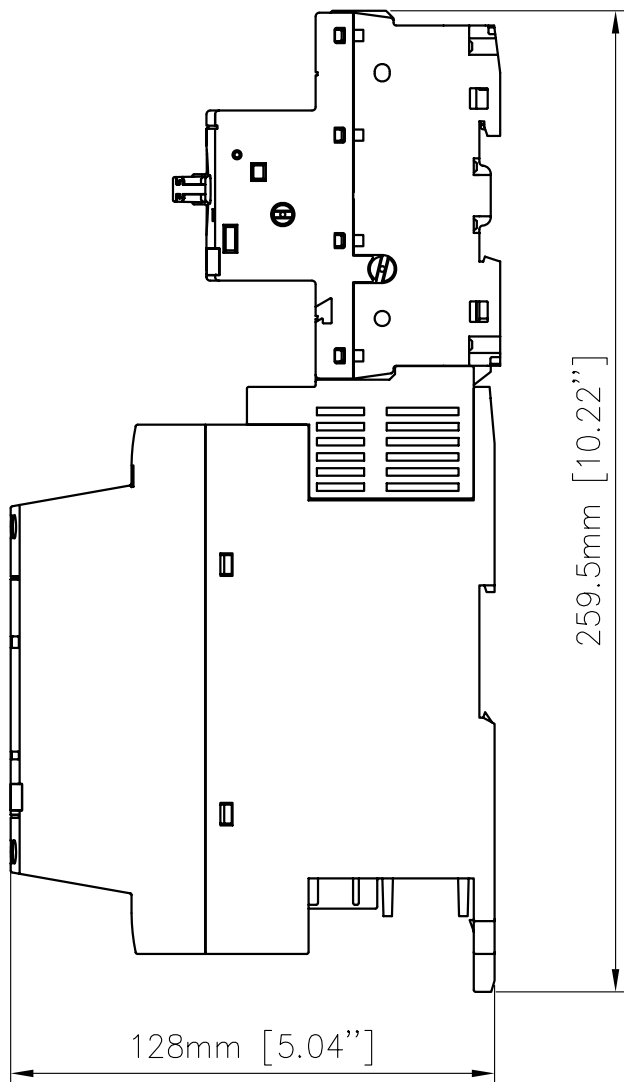

# Softstarter

Rev ind	Revision	Appd	Year	Week
---------	----------	------	------	------

PSR30 + connection-kit + MS132

We reserve all rights in this document and in the information contained therein. Reproduction, use or disclosure to third parties without express authority is strictly forbidden. © ABB

Quantity	Item No.	Article No.	Material, type, etc	Dimensions	Name of item	Note
Prepared		IP IQ	Responsible dep	Title		
Hunter Lin				Dimension drawing		
Approved		20100222	Take over dep			Lang. EN
Revision			Scale 1:2	Document No.		Cont. -
				1SFB536147G1211		Sheet 1
ABB Automation Technologies AB, Cewe-Control				ISSUED		