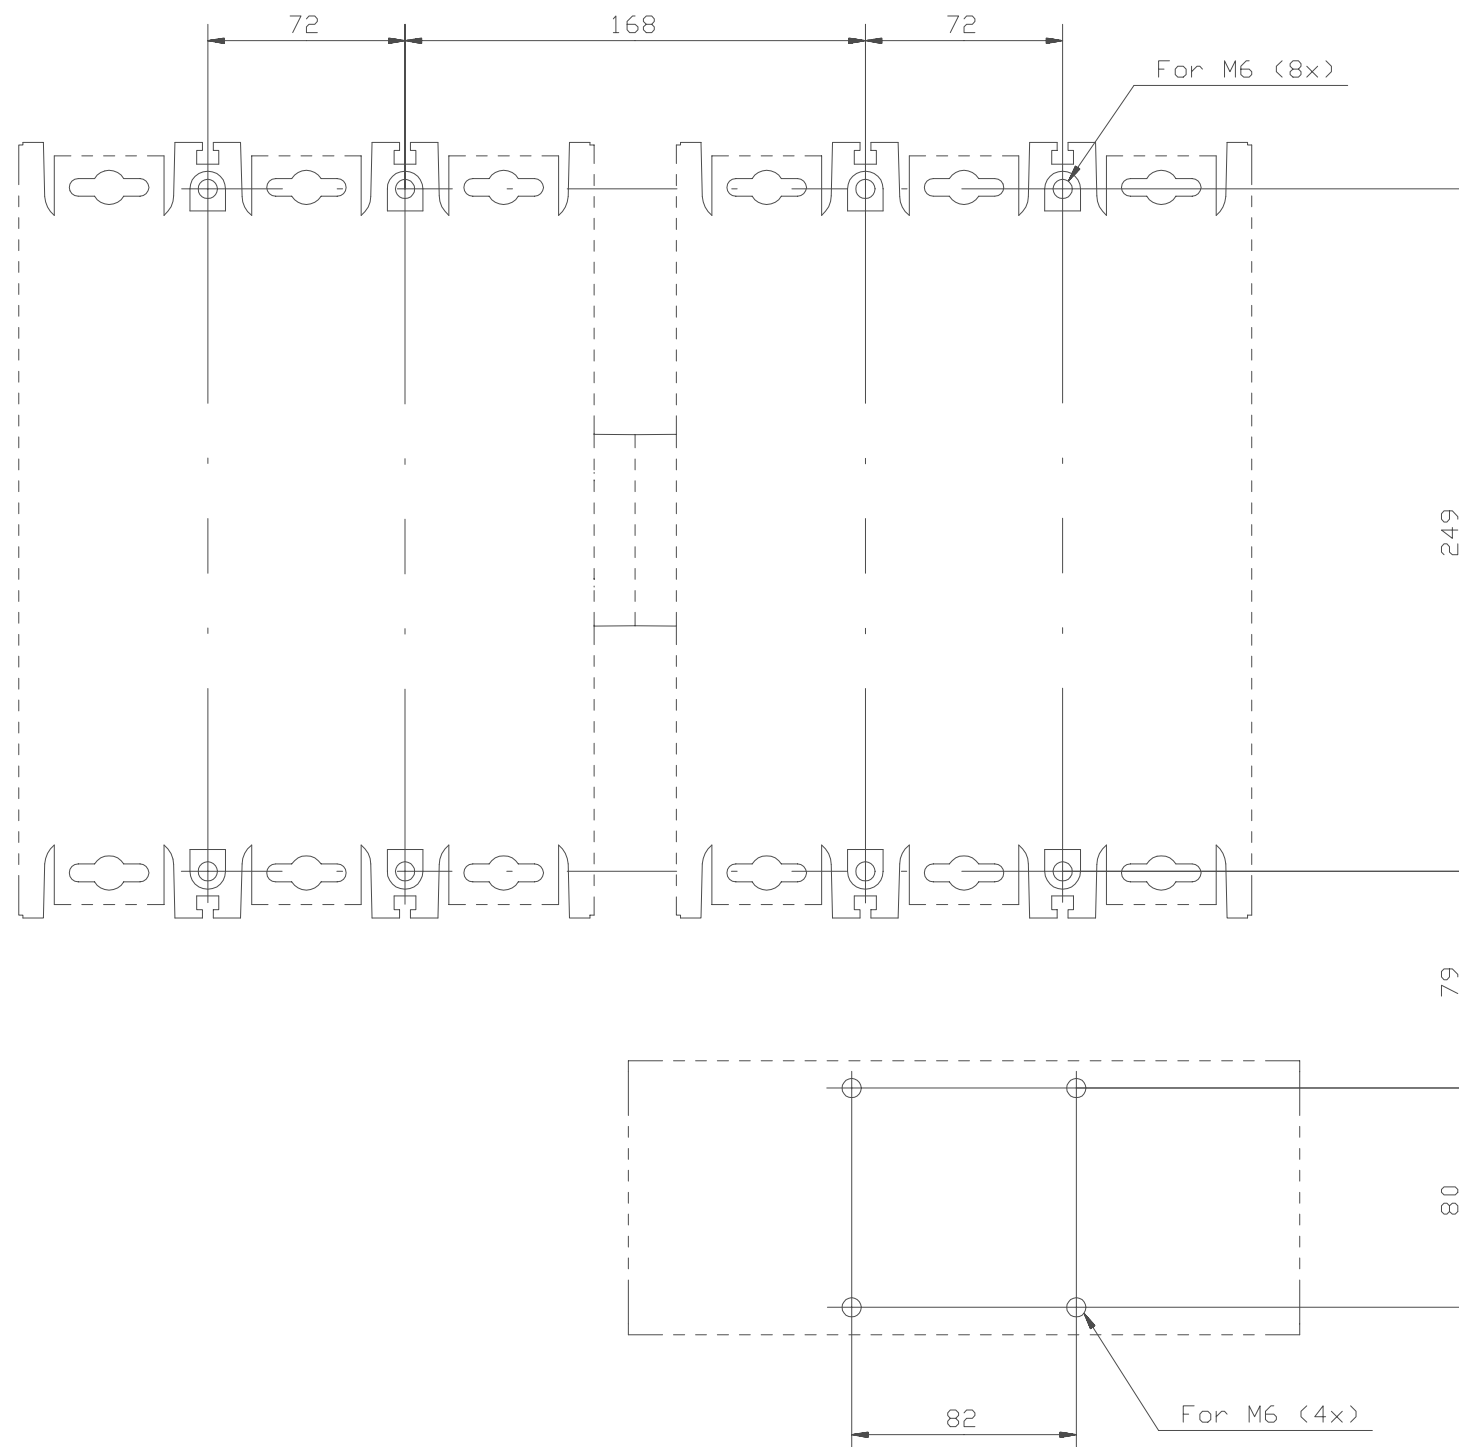

Drilling Plan
Borrplan

Reversing Starter with electronic overload relay
AF750 + AF750 + E800 DU

Fram-backkopplare med elektroniskt överlastrelä
AF750 + AF750 + E800 DU

Phase to Phase Starter with electronic overload relay
Fas till Fas-kopplare med elektroniskt överlastrelä

Prepared J SJÖBERG	Responsible department SECRL/UK	Title CONNECTION BAR	
Approved K HEROLD	Take over department	KOPPLINGSSKENA	
Revision	Scale 1:2	Document No. 5354 0919-46	Long. 82
ABB Control			Cont. -
ISSUED 00-12-07			Sheet 2