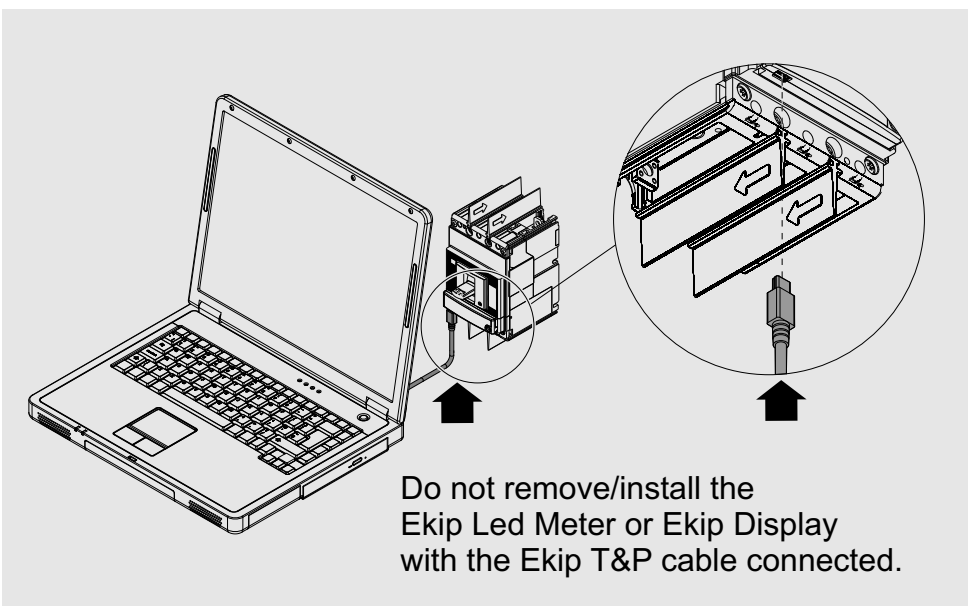

XT2-XT4

A

**B****C****D****E****F**

with EKIP LED METER or EKIP DISPLAY

For more information please contact:

ABB S.p.A.  
 ABB SACE Division  
 Via Baioni, 35  
 24123 Bergamo - Italy  
 Phone: +39 035 395 111  
 Fax: +39 035 395 306 - 433