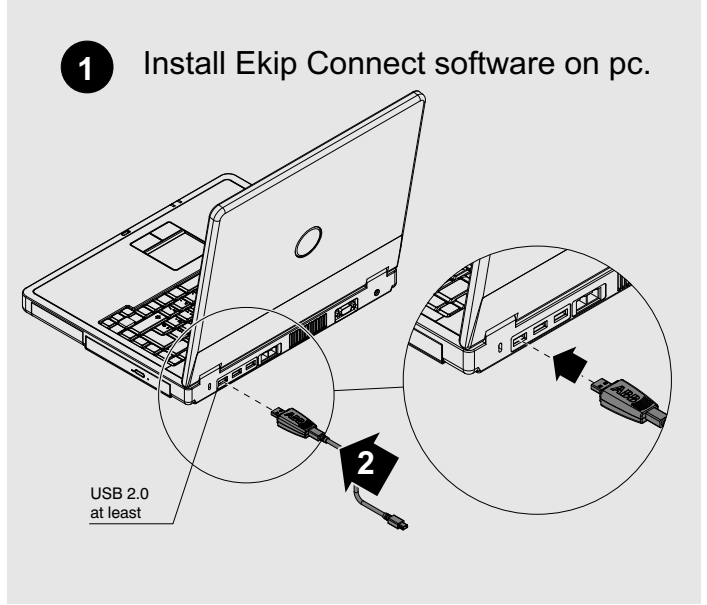

B

C

D

E

F

with EKIP LED METER or EKIP DISPLAY

For more information please contact:

ABB S.p.A.
ABB SACE Division
Via Baioni, 35
24123 Bergamo - Italy
Phone: +39 035 395 111
Fax: +39 035 395 306 - 433

www.abb.com

Power and productivity
for a better world™