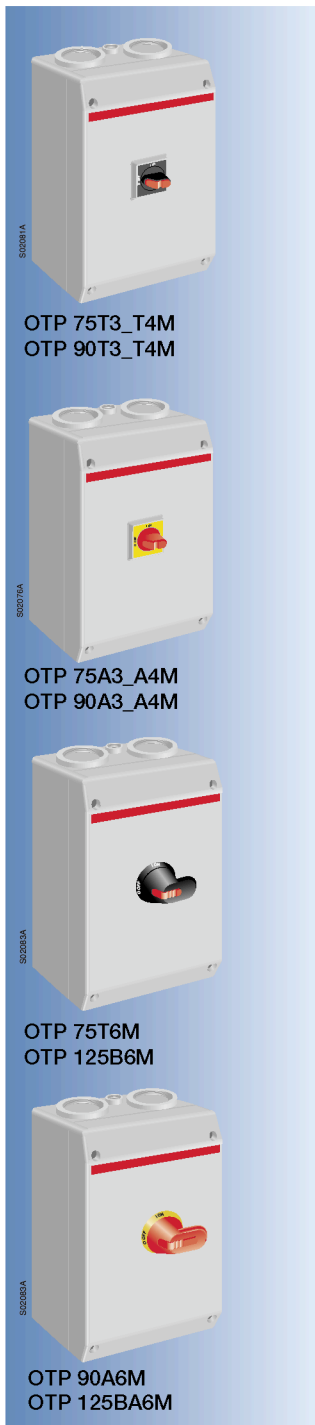

Ordering information

Safety switches

Max. motor output [kW]				Type	Order number
230V AC-23A	400V AC-23A	500V AC-23A	690V AC-23A		
22	37	37	37	OTP 75T3M	1SCA022812R2890
22	45	45	45	OTP 90T3M	1SCA022812R2970
22	37	37	37	OTP 75T4M	1SCA022812R3010
22	45	45	45	OTP 90T4M	1SCA022812R3190
22	37	37	37	OTP 75T6M	1SCA022812R3270
22	45	45	45	OTP 90T6M	1SCA022812R3350
22	37	37	37	OTP 75A3M	1SCA022812R3430
22	45	45	45	OTP 90A3M	1SCA022812R3510
22	37	37	37	OTP 75A4M	1SCA022812R3780
22	45	45	45	OTP 90A4M	1SCA022812R3860
22	37	37	37	OTP 75A6M	1SCA022812R3940
22	45	45	45	OTP 90A6M	1SCA022812R4080

EMC- safety switches

22	37	37	37	OTE 75T3M	1SCA022812R4160
22	45	45	45	OTE 90T3M	1SCA022812R4240
22	37	37	37	OTE 75T4M	1SCA022812R4670
22	45	45	45	OTE 90T4M	1SCA022812R5050
22	37	37	37	OTE 75T6M	1SCA022812R5720
22	45	45	45	OTE 90T6M	1SCA022812R5810
22	37	37	37	OTE 75A3M	1SCA022812R5990
22	45	45	45	OTE 90A3M	1SCA022812R6020
22	37	37	37	OTE 75A4M	1SCA022812R6370
22	45	45	45	OTE 90A4M	1SCA022812R6450
22	37	37	37	OTE 75A6M	1SCA022812R6700
22	45	45	45	OTE 90A6M	1SCA022812R6880

Enclosed switches

Rated operational current [A]			Type	Ordering number
AC-22A ≤ 500V	AC-23A ≤ 415V	AC-23A 500V		
125	90	70	OTP125B3M	1SCA022812R7180
125	90	70	OTP125B4M	1SCA022812R7260
125	90	70	OTP125B6M	1SCA022812R7340
125	90	70	OTP125BA3M	1SCA022812R7420
125	90	70	OTP125BA4M	1SCA022812R7510
125	90	70	OTP125BA6M	1SCA022812R7690

Compression glands

Thread	Cable DIA [mm]	Type	Order number
M16	4.5-10	-ESKV 16	1SCA022715R5930
M50	18-35	-ESKV 50	1SCA022715R6400

ABB Oy

Low Voltage Products
P.O. Box 622
FI-65101 VAASA, Finland

Telephone +358 10 22 4000
Telefax +358 10 22 45708
www.abb.com/lvswitches