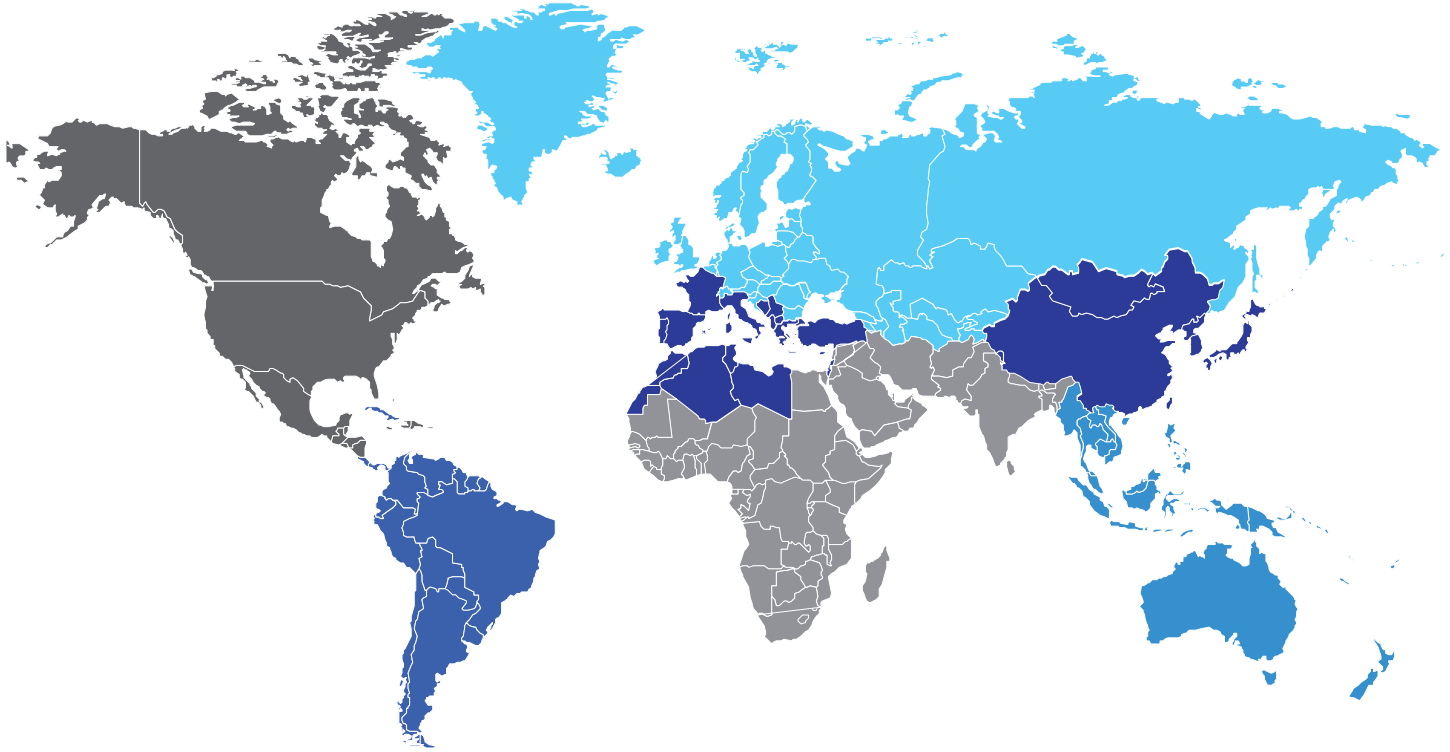

ABB Lake Mary OEM Marketing Team Lake Mary, FL U.S.A.

1VAL206001-FL Rev A May 2011

Ken Alloway
Marketing & Sales Mgr
655 Century Point
Lake Mary, FL 32746
Ph: +1 407-732-2763
Mobile +1 407-920-0031
ken.alloway@us.abb.com

Walter Sinegal
Marketing & Sales Engineer
655 Century Point
Lake Mary, FL 32746
Ph: +1 407-732-2789
Mobile +1 407-342-8771
walter.j.sinegal@us.abb.com

Jim Hersen
Marketing & Sales Engineer
655 Century Point
Lake Mary, FL 32746
Ph: +1 407-732-2319
Mobile +1 407-562-8889
jim.l.hersmen@us.abb.com

ABB Inc.

655 Century Point
Lake Mary, FL 32746
Phone: +1 407-732-2000 ext. 2510 or 1 800-929-7947 ext. 5

www.abb.com/mediumvoltage

All sales are subject to ABB Inc. General Terms and Conditions of Sale. While every effort has been made to assure accuracy, the information in this document is subject to change without notice. © Copyright 2011 ABB Inc. All rights reserved.