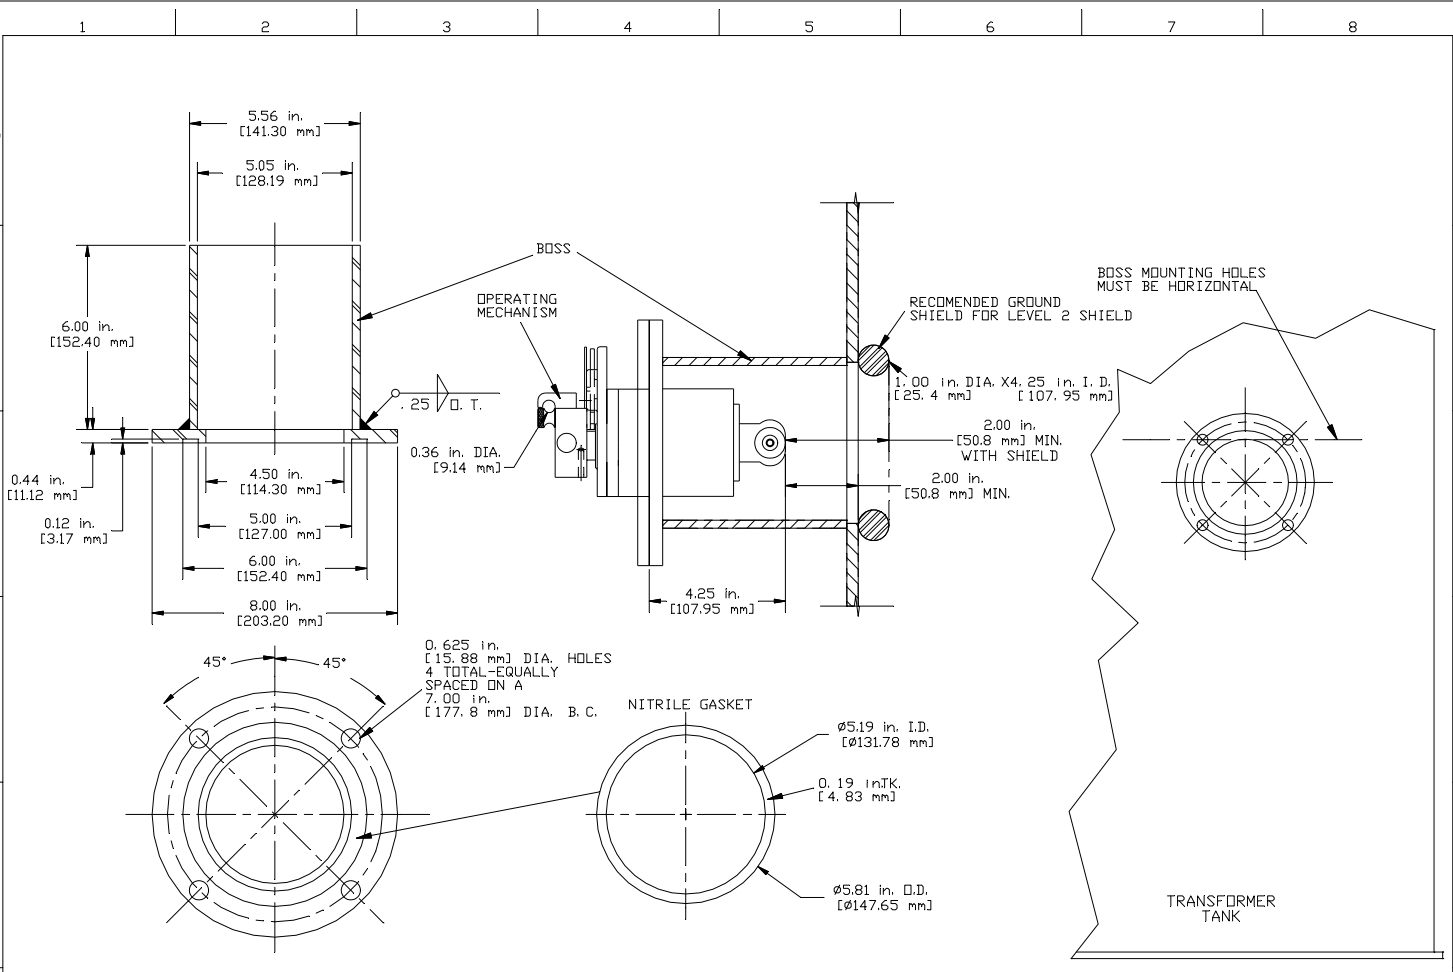

WE RESERVE ALL RIGHTS IN THIS DOCUMENT AND IN THE INFORMATION CONTAINED HEREIN. REPRODUCTION, USE OR DISCLOSURE TO THIRD PARTIES WITHOUT EXPRESS AUTHORITY IS STRICTLY FORBIDDEN. ABB

1 ACTIVE REV. 1 REVISIONS	ABB Inc. ALAMD, TN U.S.A.		ABB
	TITLE: MOUNTING BOSS DETAILS FOR DTW & DTU		
	RESP. DEPT.: COMPONENTS	UNITS= INCHES	DRAWING NO:
	DRWN: R. VANDENBOSCH 12/10/01	SCALE= DO NOT	1C29193
APPD:	LANG= ENGLISH		