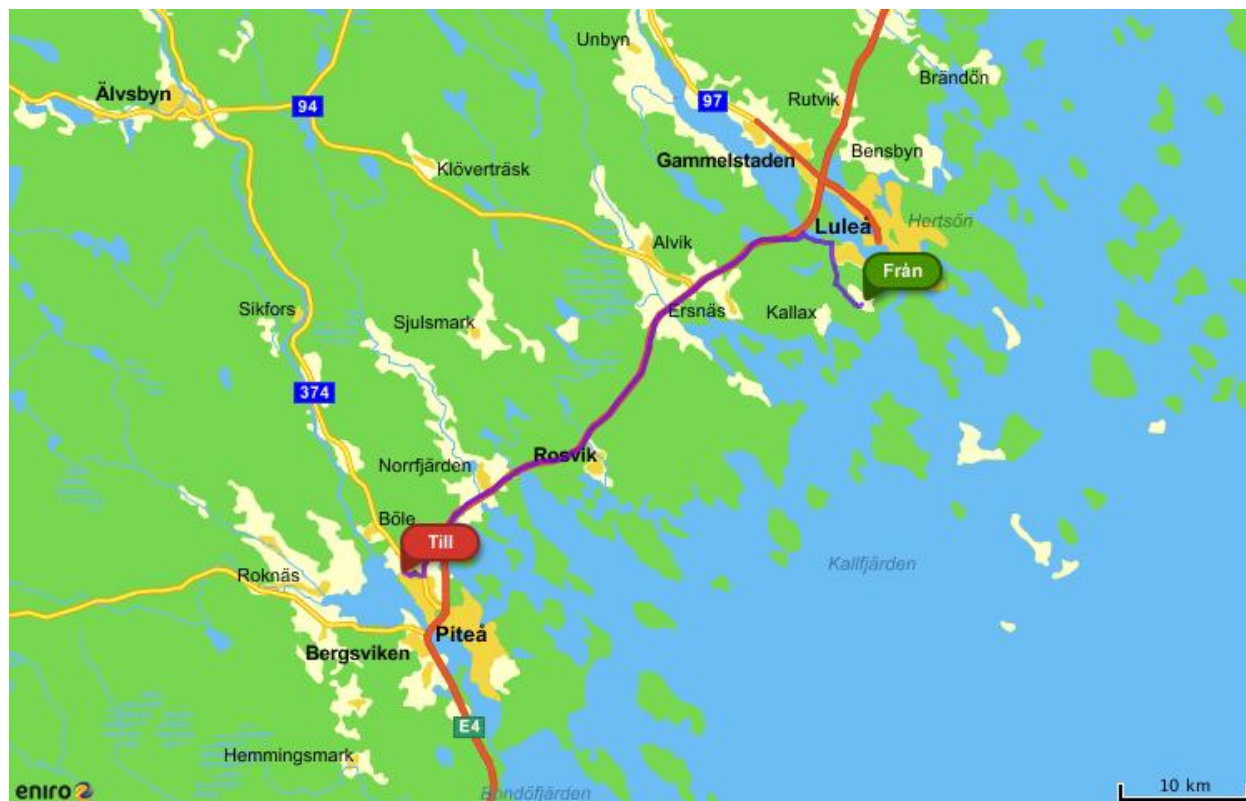

ABB AB, Composites

Map view and driving directions

Visiting Address

ABB AB, Composites
Skylvägen 1

943 33 Öjebyn

Phone: +46 911 728 00

GPS coordinates

WGS (lat, lon)

N 65° 21.267, E 21° 21.937'

WGS 84 decimal (lat, lon)

65.35445, 21.36562

RT90

7261643, 1758585

SWEREF 99

7262914, 795800

Map View 1

Power and productivity
for a better world™

Map View 2

Power and productivity
for a better world™

Driving directions Kallax Airport to ABB Composites

From: Kallax Airport, Flygstationsvägen 4, Luleå
To: ABB Composites, Skylvägen 1, Öjebyn, Piteå

Distance: 51,1 km

Approximated travel time: 53 min

-  Start by driving out of the Airport, drive 350 m on **Flygstationsvägen**.
Total 0,3 km
-  Make a left at the flight machine artwork, drive 3,2 km on **Lulviksvägen**.
Total 3,5 km
-  Make a right at **Kallaxvägen**, drive 1,1 km.
Total 4,6 km
-  Take the second exit in the roundabout, drive 2,4 km on **Älvbrovägen**.
Total 7,0 km