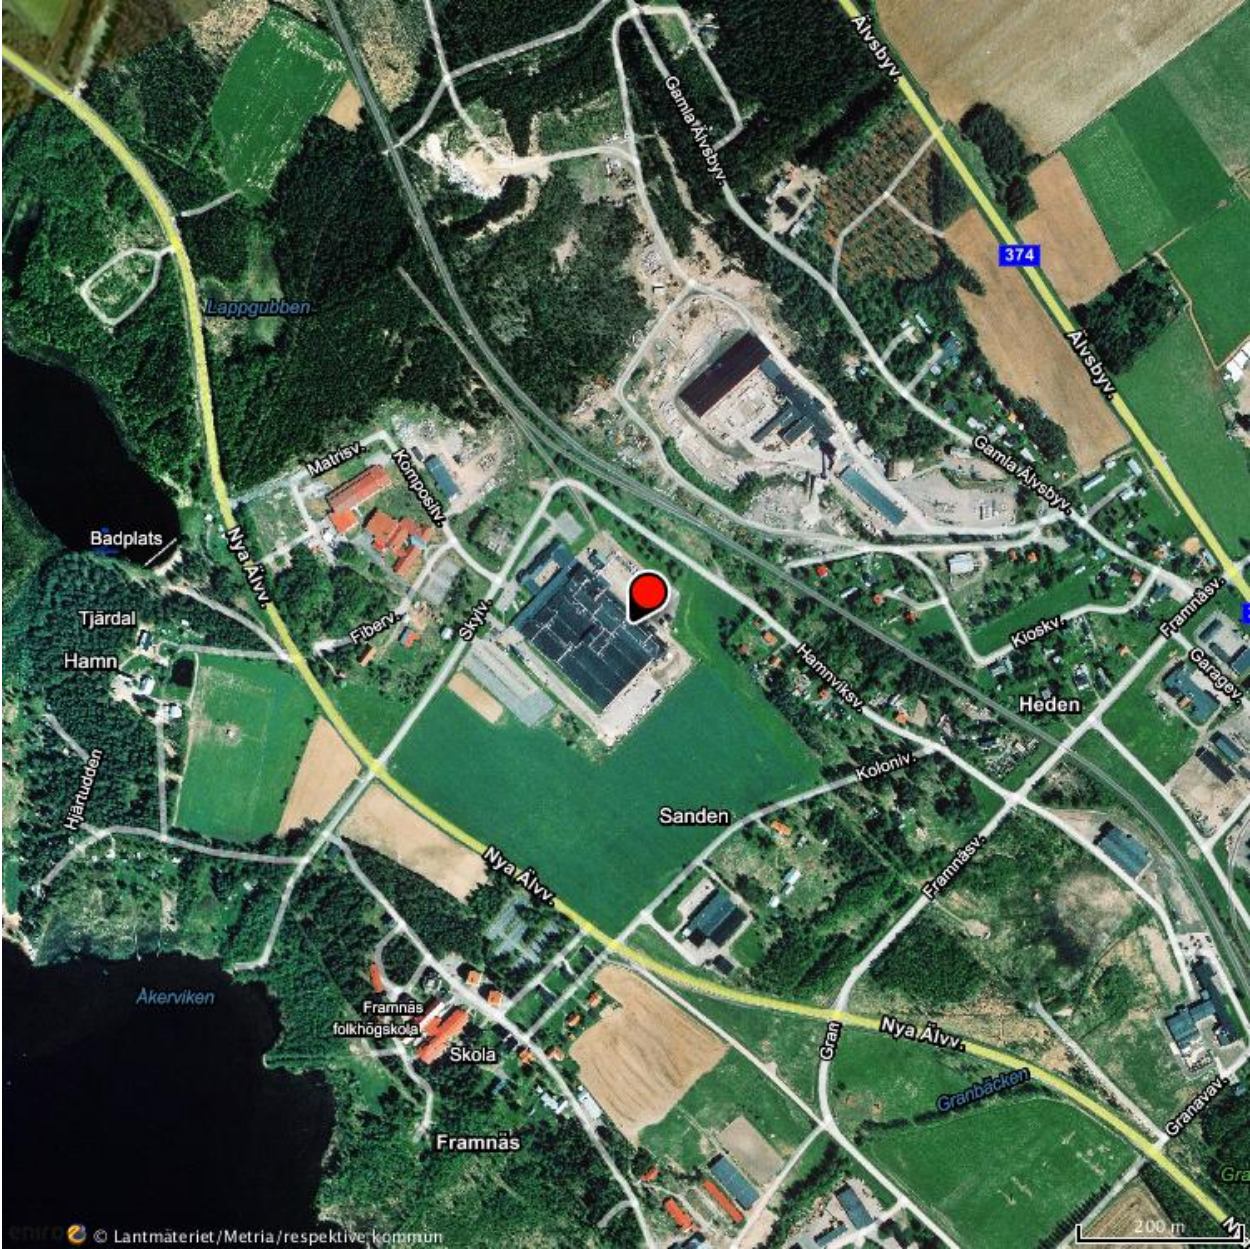

ABB AB, Composites

Map view and driving directions

Visiting Address

ABB AB, Composites
Skylvägen 1

943 33 Öjebyn

Phone: +46 911 728 00

GPS coordinates

WGS (lat, lon)

N 65° 21.267, E 21° 21.937'

WGS 84 decimal (lat, lon)

65.35445, 21.36562

RT90

7261643, 1758585

SWEREF 99

7262914, 795800

Map View 1

Distance: 51,1 km

Approximated travel time: 53 min

-  Start by driving out of the Airport, drive 350 m on **Flygstationsvägen**.
Total 0,3 km
-  Make a left at the flight machine artwork, drive 3,2 km on **Lulviksvägen**.
Total 3,5 km
-  Make a right at **Kallaxvägen**, drive 1,1 km.
Total 4,6 km
-  Take the second exit in the roundabout, drive 2,4 km on **Älvbrovägen**.
Total 7,0 km